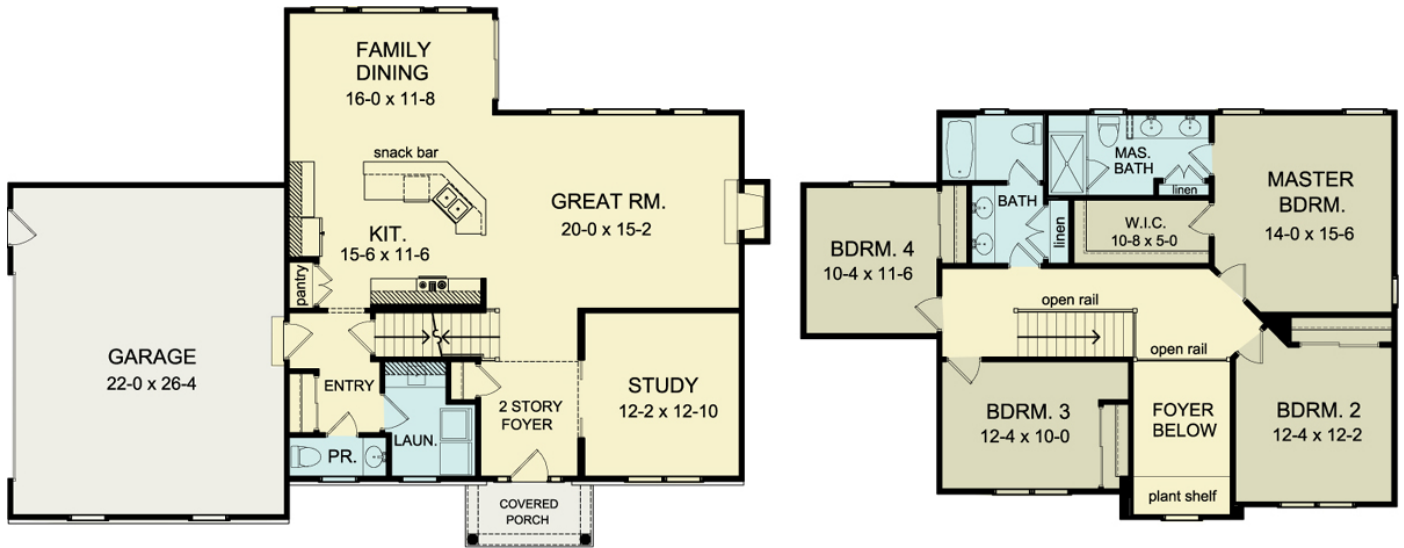

THE LOCKINGTON

www.greaterliving.com

© Copyright 2008

FIRST FLOOR	1177 sq.ft.	9'-0" First Floor Ceiling Height	WIDTH	57' 8"
SECOND FLOOR	1144 sq.ft.		DEPTH	42' 0"
TOTAL	2321 sq.ft.		PROJECT	15073G