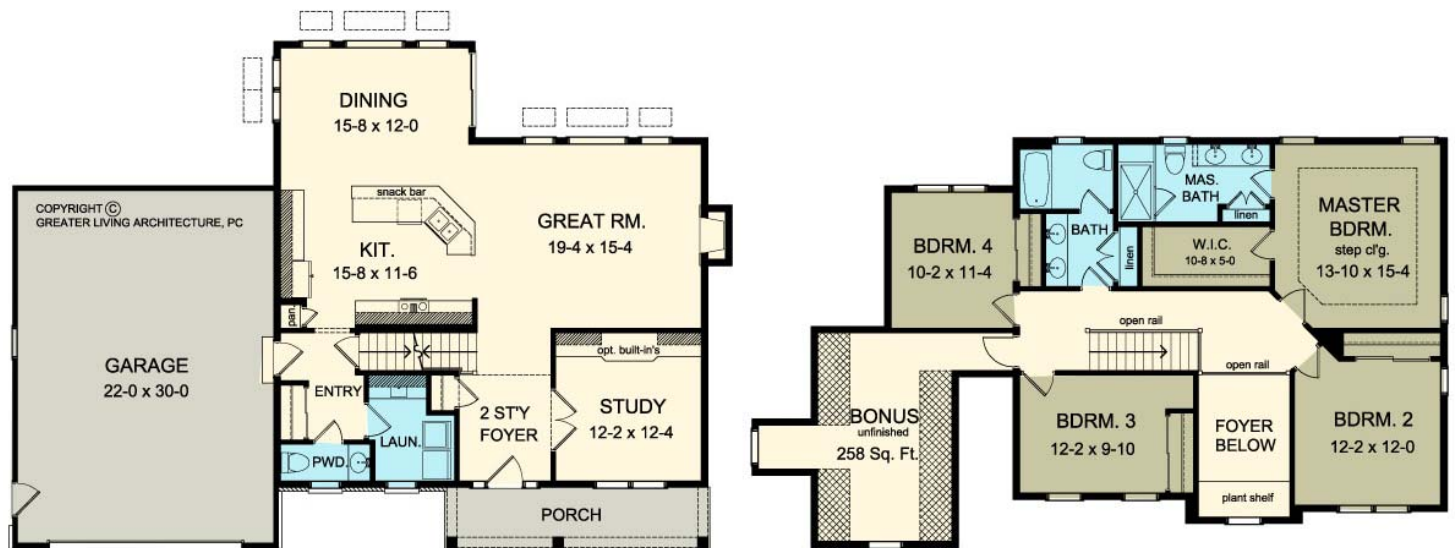

THE STONEHAVEN

www.greaterliving.com

© Copyright 2010

*** Images shown may differ from final construction documents. ***

FIRST FLOOR	1177 sq.ft.	9'-0" First Floor Ceiling Height	WIDTH	57' 8"
SECOND FLOOR	1143 sq.ft.		DEPTH	42' 0"
TOTAL	2320 sq.ft.		PROJECT	15073Q