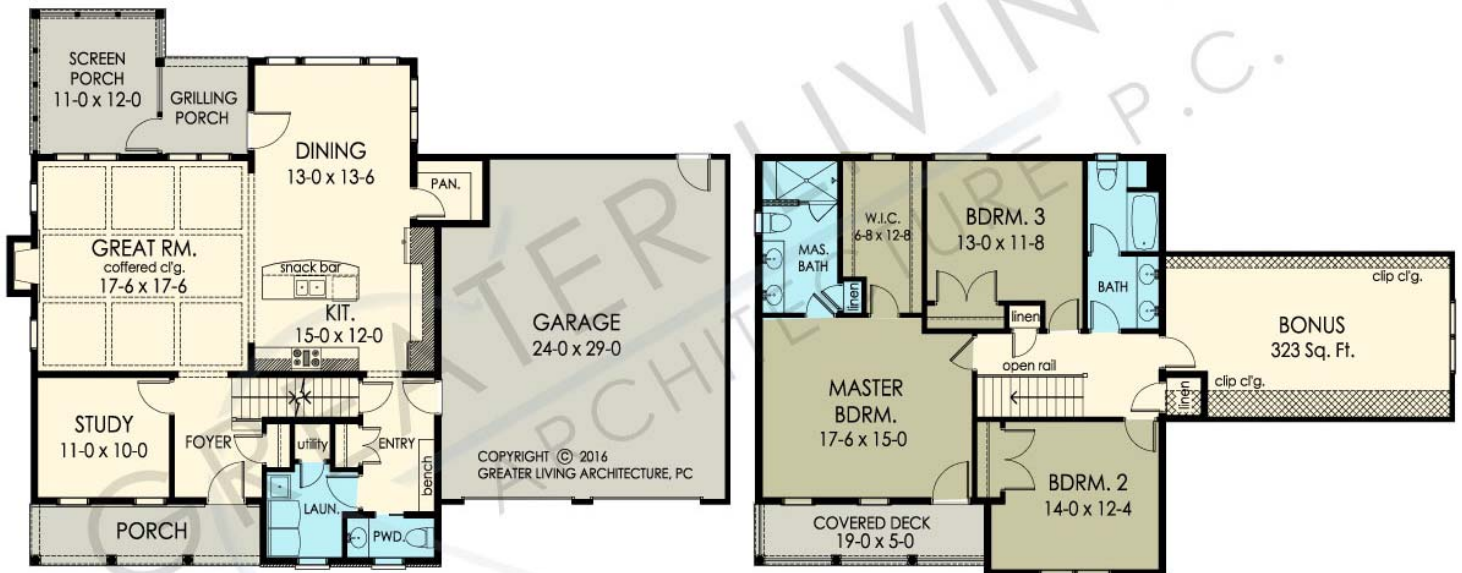

THE SERENITY

www.greaterliving.com

© Copyright 2016

*** Images shown may differ from final construction documents. ***

FIRST FLOOR	1197 sq.ft.	9'-0" First Floor Ceiling Height	WIDTH	58' 0"
SECOND FLOOR	1090 sq.ft.		DEPTH	46' 0"
TOTAL	2287 sq.ft.		PROJECT	15344