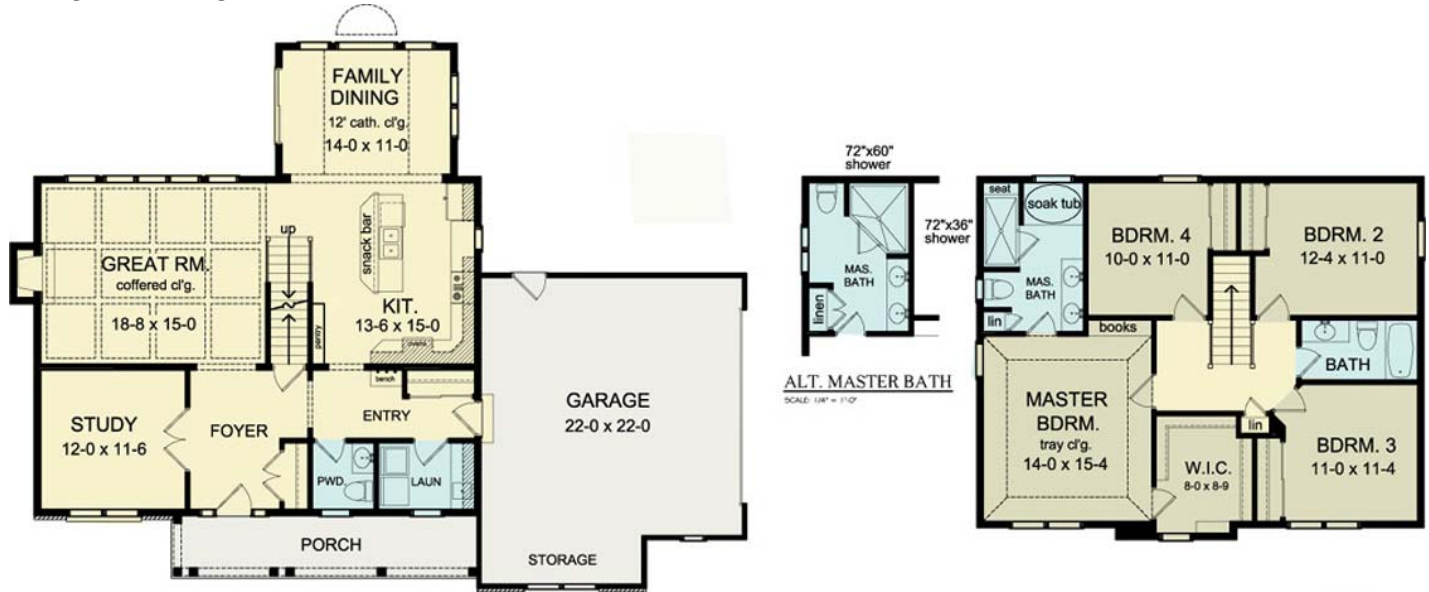

THE LANSING

www.greaterliving.com

© Copyright 2008

FIRST FLOOR	1201 sq.ft.	9'-0" First Floor Ceiling Height	WIDTH	59' 0"
SECOND FLOOR	1083 sq.ft.		DEPTH	45' 0"
TOTAL	2284 sq.ft.		PROJECT	15085