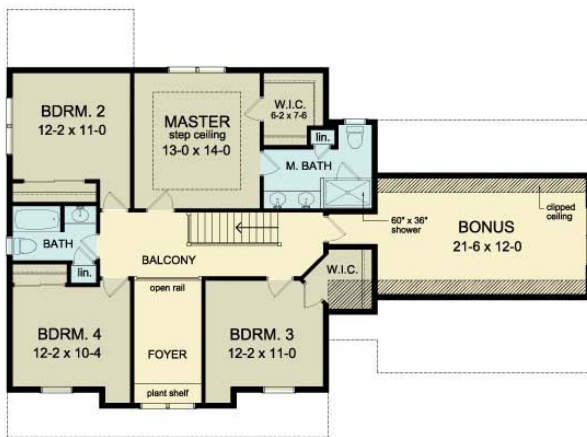

THE MIRABELLA

www.greaterliving.com

© Copyright 2011

*** Images shown may differ from final construction documents. ***

FIRST FLOOR	1167 sq.ft.	9'-0" First Floor Ceiling Height	WIDTH	60' 0"
SECOND FLOOR	1115 sq.ft.		DEPTH	44' 0"
TOTAL	2282 sq.ft.		PROJECT	15205B