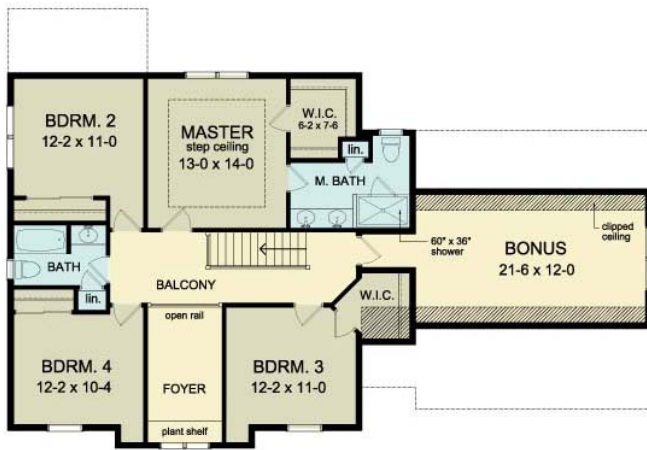

THE HOPEWELL

www.greaterliving.com

© Copyright 2011

**** Images shown may differ from final construction documents. ***

FIRST FLOOR	1167 sq.ft.	9'-0" First Floor Ceiling Height	WIDTH	60' 0"
SECOND FLOOR	1114 sq.ft.		DEPTH	44' 0"
TOTAL	2281 sq.ft.		PROJECT	15205