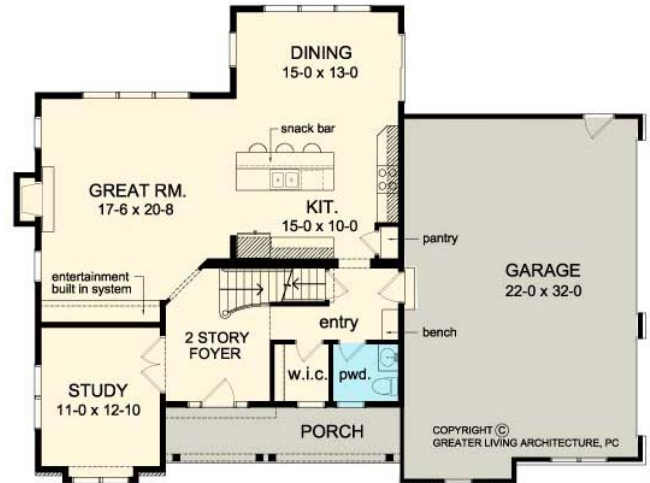

THE MONROE

www.greaterliving.com

© Copyright 2012

*** Images shown may differ from final construction documents. ***

FIRST FLOOR	1193 sq.ft.	9'-0" First Floor Ceiling Height	WIDTH	56' 0"
SECOND FLOOR	1082 sq.ft.		DEPTH	44' 0"
TOTAL	2275 sq.ft.		PROJECT	15226