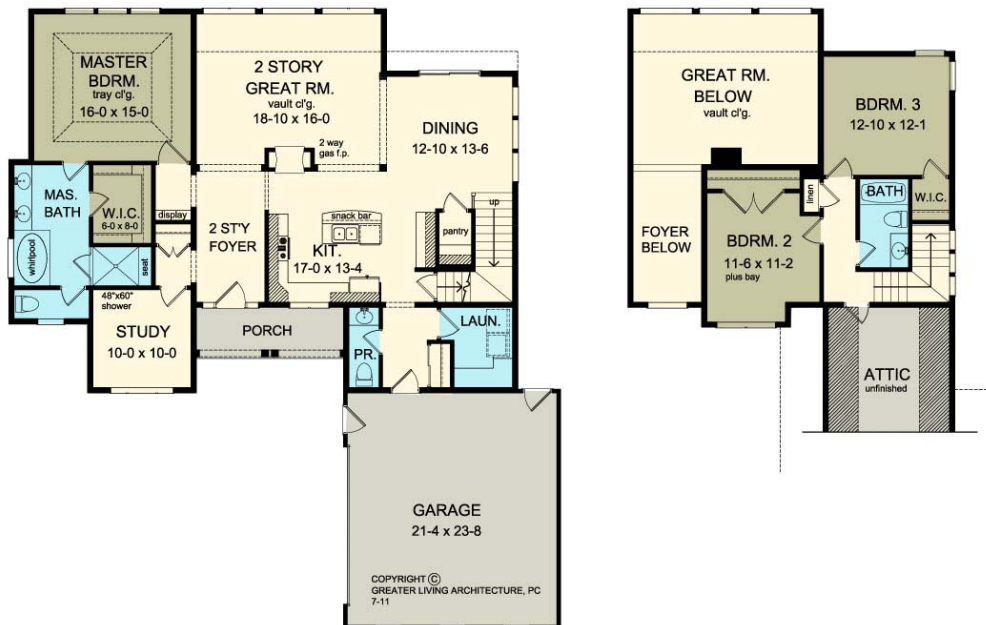

**THE ARCADIA**

www.greaterliving.com

© Copyright 2009

\*\*\* Images shown may differ from final construction documents. \*\*\*

FIRST FLOOR	1713 sq.ft.	<b>9'-0" First Floor Ceiling Height</b>	WIDTH	<b>56' 0"</b>
SECOND FLOOR	549 sq.ft.		DEPTH	<b>63' 4"</b>
TOTAL	2262 sq.ft.		PROJECT	<b>15335</b>