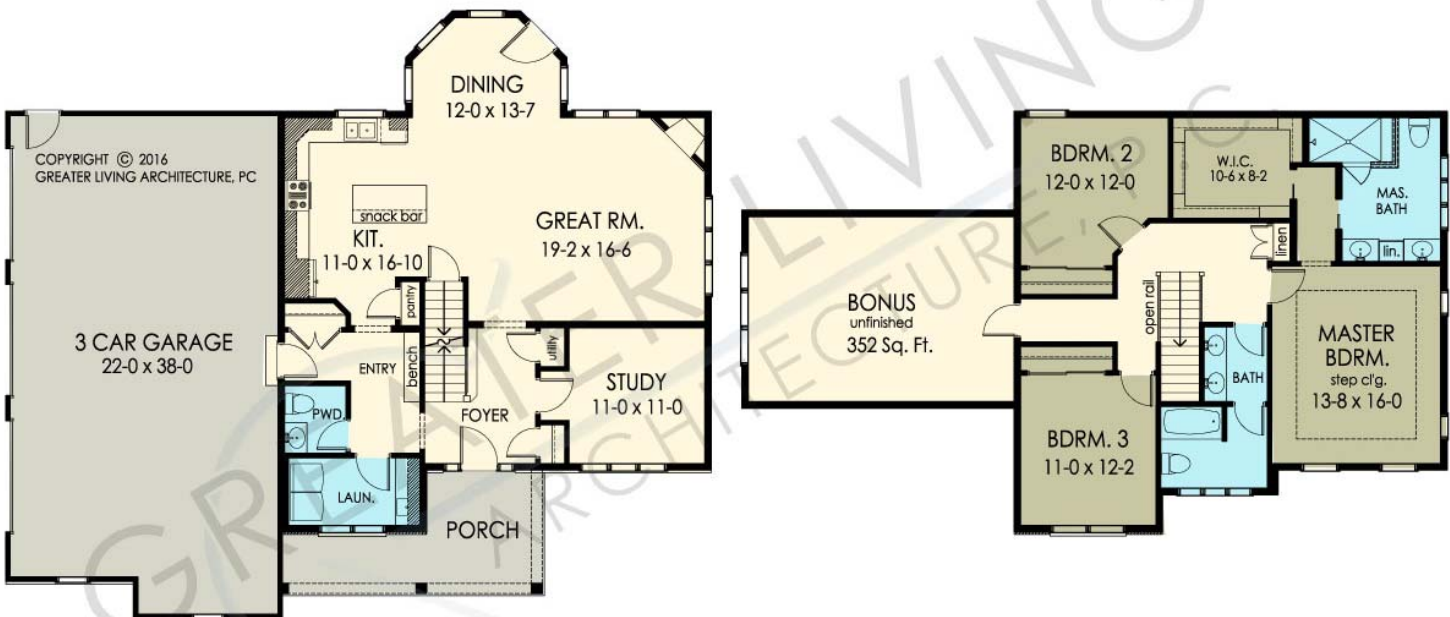

THE BEASLEY

www.greaterliving.com

© Copyright 2016

*** Images shown may differ from final construction documents. ***

FIRST FLOOR	1166 sq.ft.	9'-0" First Floor Ceiling Height	WIDTH	57' 0"
SECOND FLOOR	1093 sq.ft.		DEPTH	49' 1"
TOTAL	2259 sq.ft.		PROJECT	15342