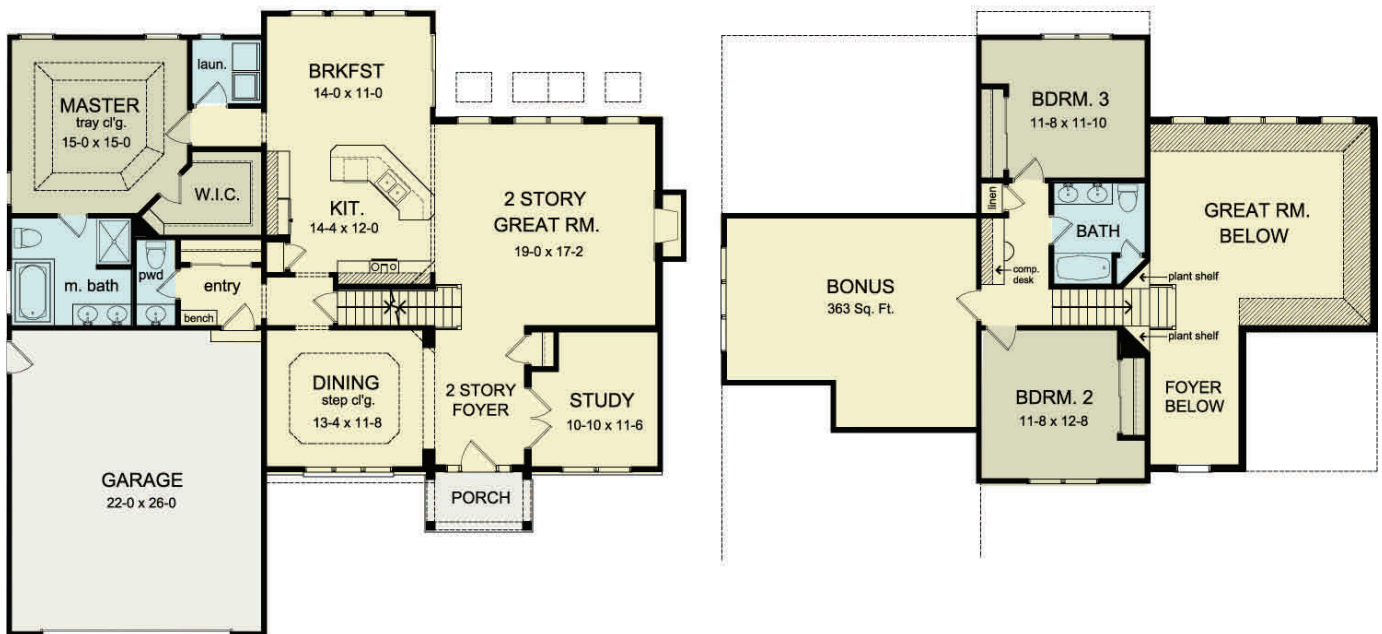

THE PANDORA

www.greaterliving.com

© Copyright 2010

FIRST FLOOR	1693 sq.ft.	9'-0" First Floor Ceiling Height	WIDTH	55' 8"
SECOND FLOOR	563 sq.ft.		DEPTH	53' 0"
TOTAL	2256 sq.ft.		PROJECT	15102B