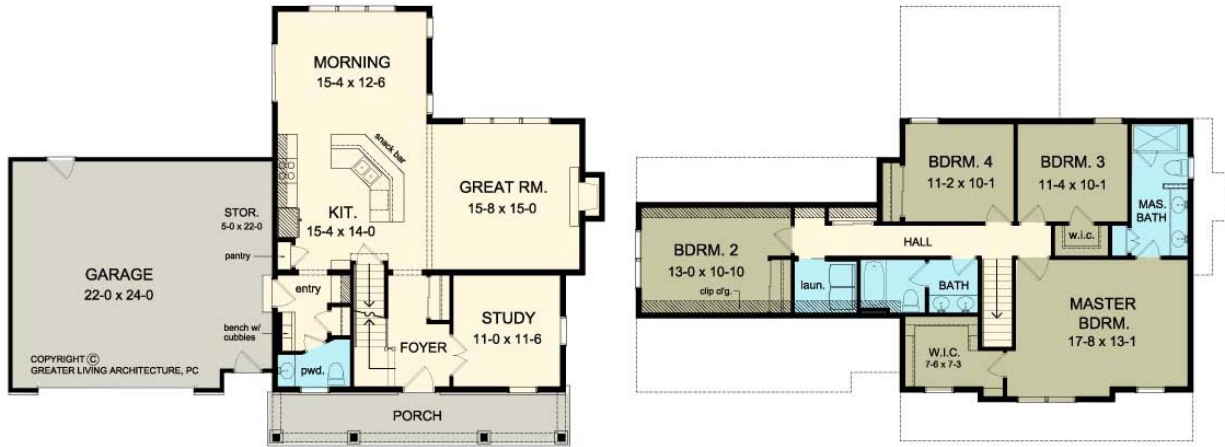

THE HOMESTEAD II

www.greaterliving.com

© Copyright 2013

*** Images shown may differ from final construction documents. ***

FIRST FLOOR	1060 sq.ft.	9'-0" First Floor Ceiling Height	WIDTH	59' 0"
SECOND FLOOR	1184 sq.ft.		DEPTH	44' 10"
TOTAL	2244 sq.ft.		PROJECT	15175Q