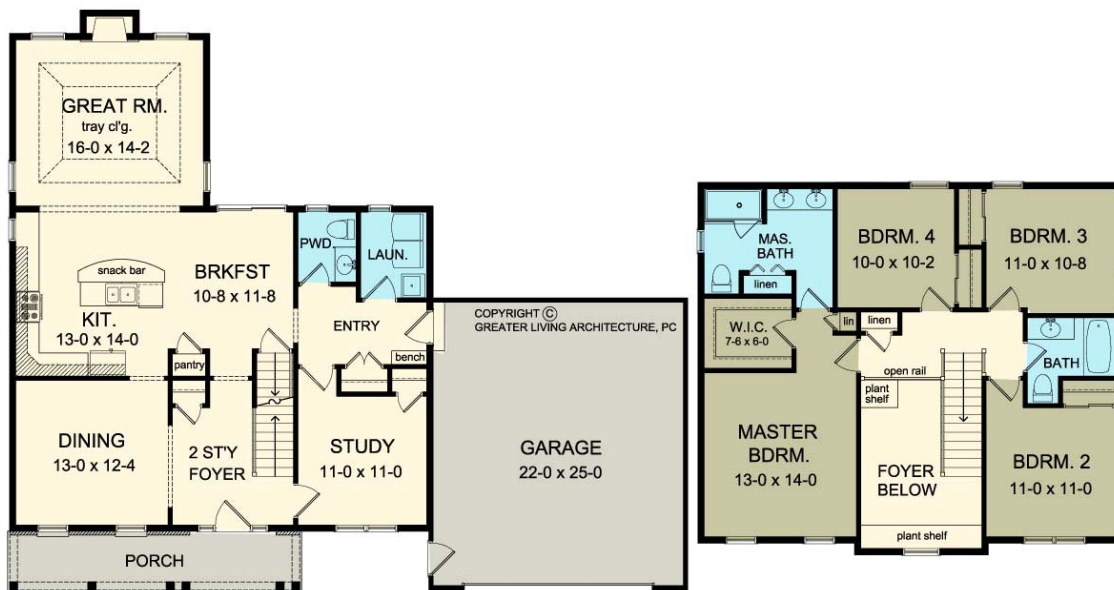

**THE SEYMOUR**

www.greaterliving.com

© Copyright 2006

\*\*\*\* Images shown may differ from final construction documents. \*\*\*

FIRST FLOOR	1245 sq.ft.	<b>9'-0" First Floor Ceiling Height</b>	WIDTH	<b>57' 8"</b>
SECOND FLOOR	989 sq.ft.		DEPTH	<b>47' 4"</b>
TOTAL	2234 sq.ft.		PROJECT	<b>5975C</b>