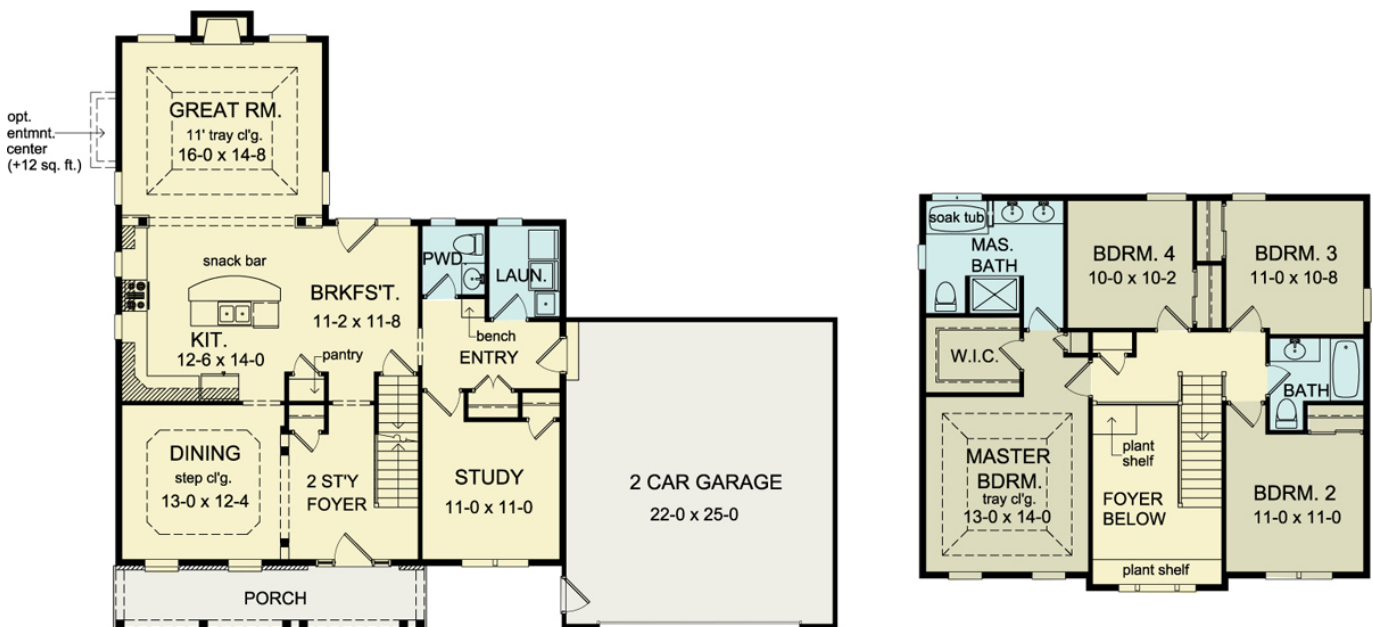

THE TAYLOR

www.greaterliving.com

© Copyright 2005

FIRST FLOOR	1245 sq.ft.	9'-0" First Floor Ceiling Height	WIDTH	57' 8"
SECOND FLOOR	989 sq.ft.		DEPTH	47' 4"
TOTAL	2234 sq.ft.		PROJECT	5975