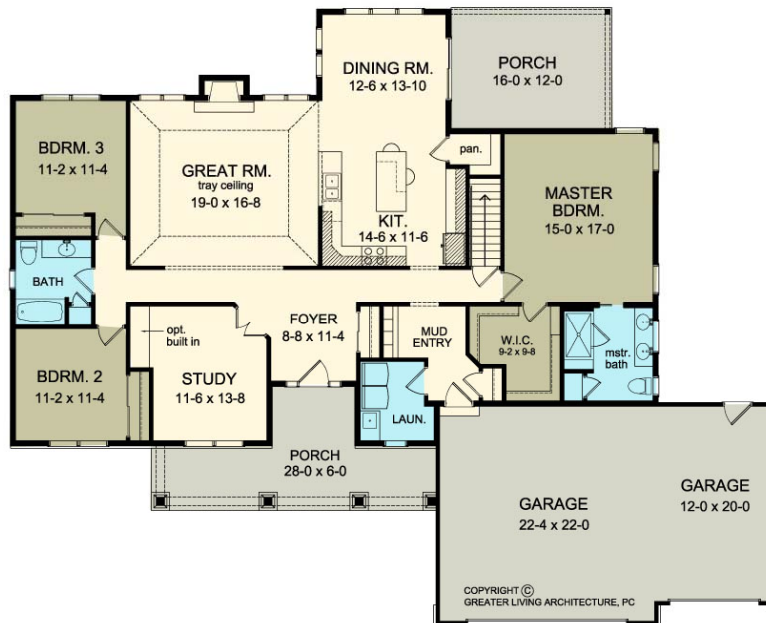

THE MARTINDALE

www.greaterliving.com

© Copyright 2015

*** Images shown may differ from final construction documents. ***

FIRST FLOOR	2212 sq.ft.	9'-0" First Floor Ceiling Height	WIDTH	77' 2"
SECOND FLOOR	N/A sq.ft.		DEPTH	62' 0"
TOTAL	2212 sq.ft.		PROJECT	2420C