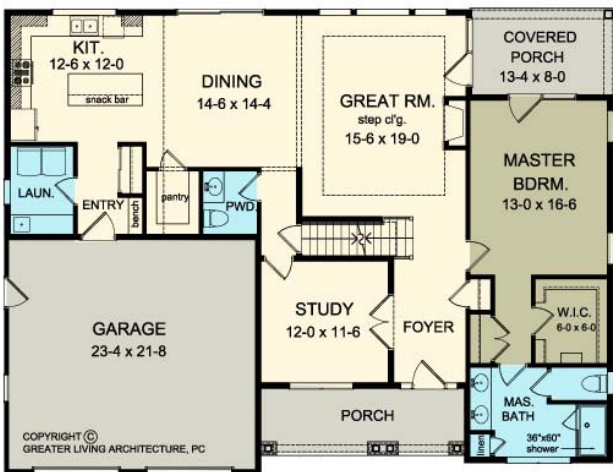

**THE SHELLEY**

www.greaterliving.com

© Copyright 2014

\*\*\* Images shown may differ from final construction documents. \*\*\*

FIRST FLOOR	1704 sq.ft.	<b>9'-0" First Floor Ceiling Height</b>	WIDTH	<b>57' 4"</b>
SECOND FLOOR	508 sq.ft.		DEPTH	<b>43' 8"</b>
TOTAL	2212 sq.ft.		PROJECT	<b>15286B</b>