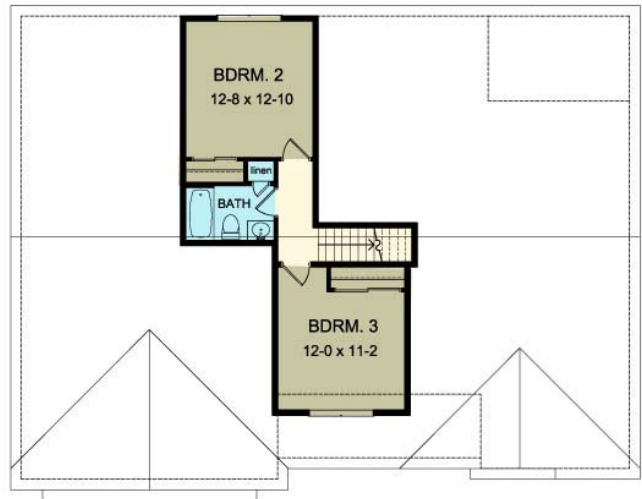

**THE SHELLEY**

www.greaterliving.com

© Copyright 2014

\*\*\* Images shown may differ from final construction documents. \*\*\*

FIRST FLOOR	1704 sq.ft.	<b>9'-0" First Floor Ceiling Height</b>	WIDTH	<b>57' 4"</b>
SECOND FLOOR	508 sq.ft.		DEPTH	<b>43' 8"</b>
TOTAL	2212 sq.ft.		PROJECT	<b>15286B</b>