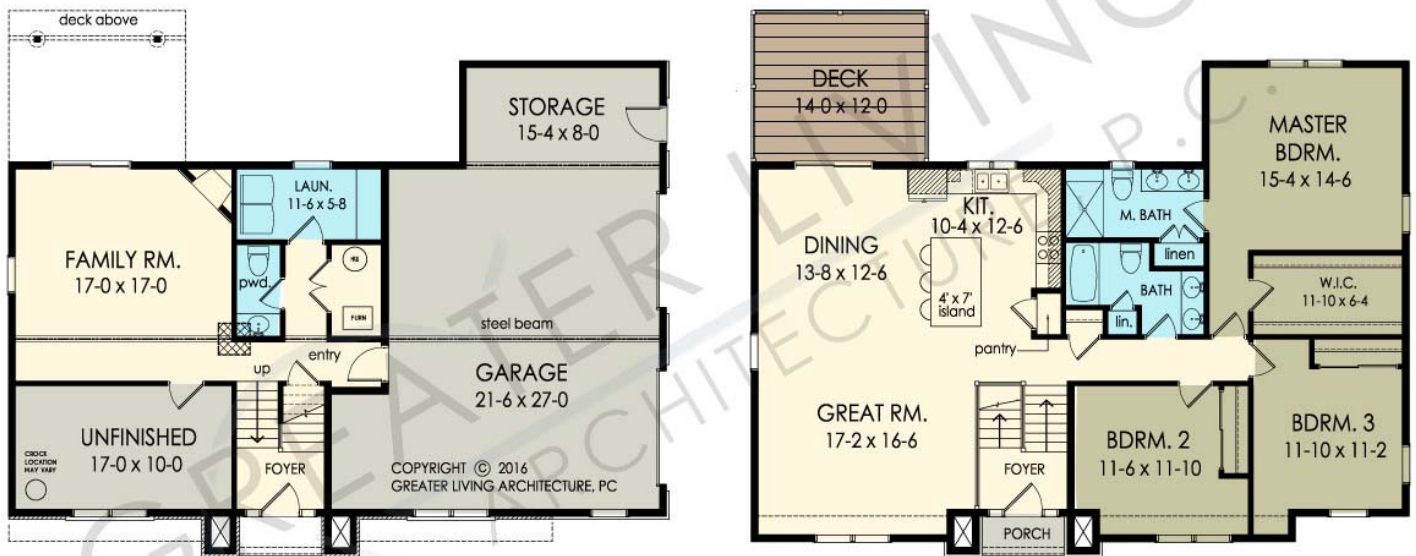

THE ARABELLA

www.greaterliving.com

© Copyright 2016

*** Images shown may differ from final construction documents. ***

FIRST FLOOR	1651 sq.ft.	9'-0" First Floor Ceiling Height	WIDTH	52' 0"
LOWER LEVEL	534 sq.ft.		DEPTH	43' 0"
TOTAL	2185 sq.ft.		PROJECT	2562B