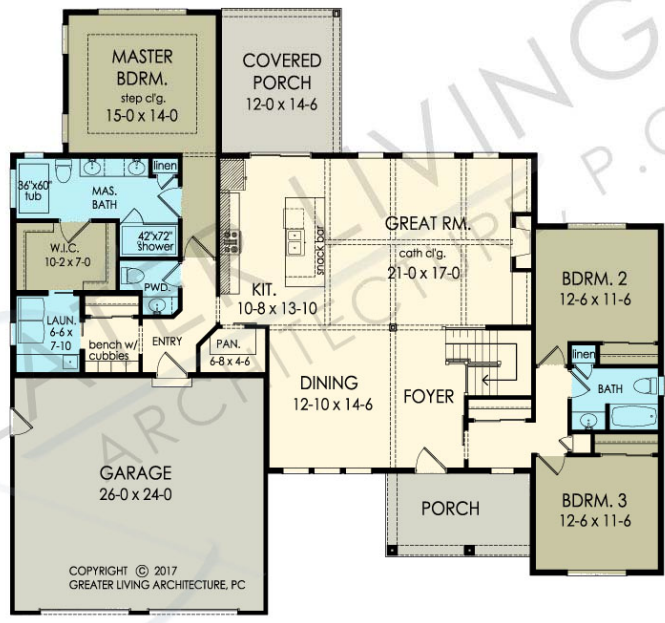

THE CLEARWATER

www.greaterliving.com

© Copyright 2017

*** Images shown may differ from final construction documents. ***

FIRST FLOOR	2182 sq.ft.	9'-0" First Floor Ceiling Height	WIDTH	66' 2"
SECOND FLOOR	N/A sq.ft.		DEPTH	61' 4"
TOTAL	2182 sq.ft.		PROJECT	2589