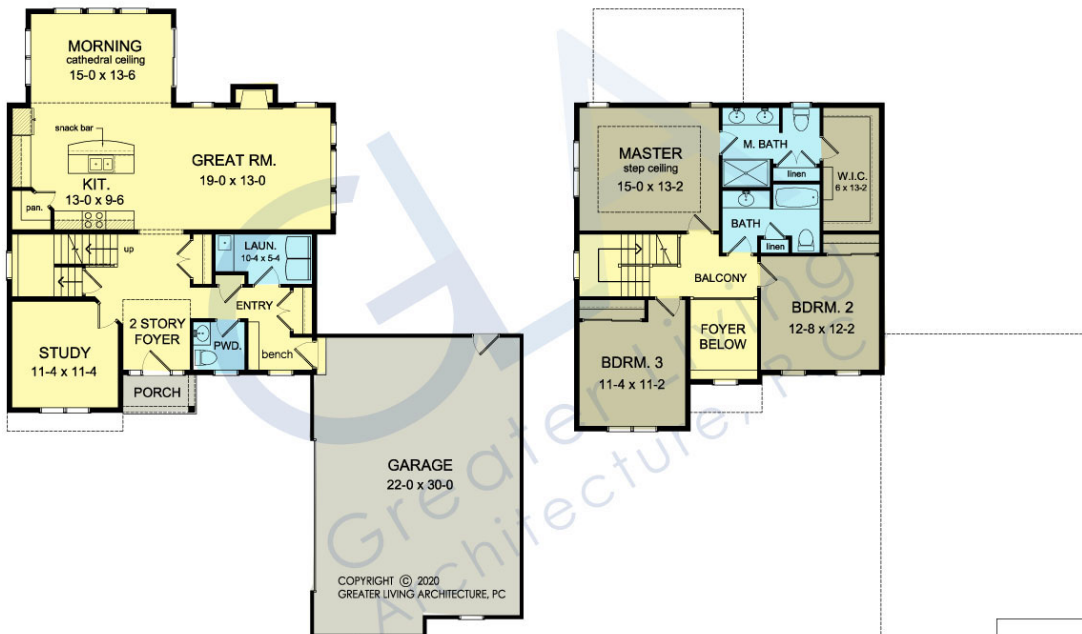

THE BASSWOOD

www.greaterliving.com

© Copyright 2020

*** Images shown may differ from final construction documents. ***

FIRST FLOOR	1194 sq.ft.	9'-0" First Floor Ceiling Height	WIDTH	55'-0"
SECOND FLOOR	974 sq.ft.		DEPTH	67'-0"
TOTAL	2168 sq.ft.		PROJECT	15209K