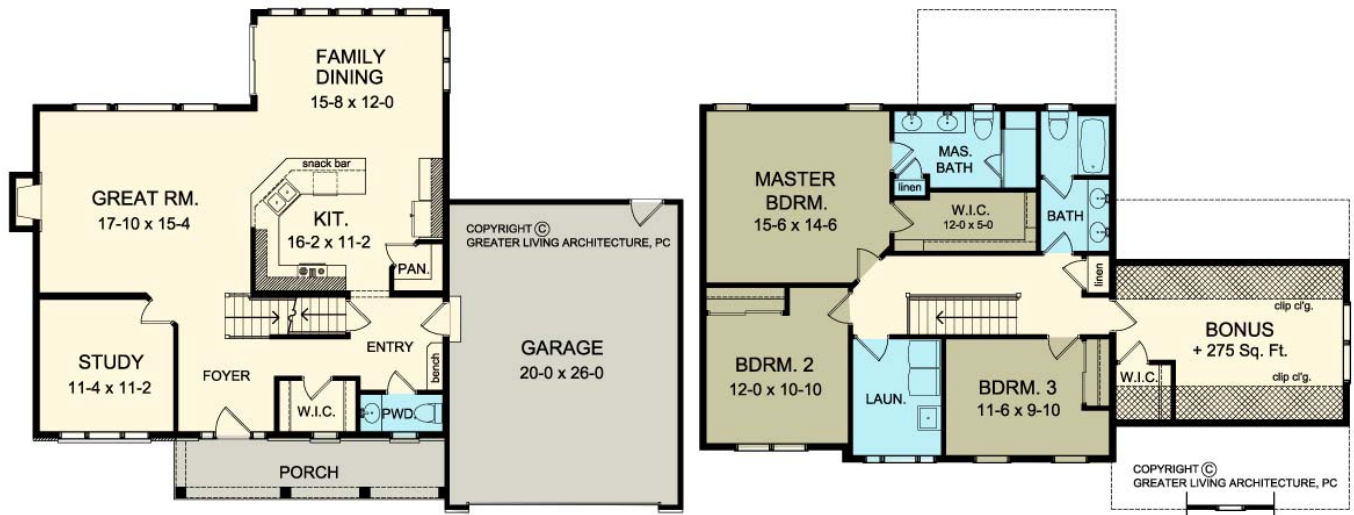

THE GLEASON

www.greaterliving.com

© Copyright 2013

*** Images shown may differ from final construction documents. ***

FIRST FLOOR	1113 sq.ft.	9'-0" First Floor Ceiling Height	WIDTH	54' 8"
SECOND FLOOR	1038 sq.ft.		DEPTH	42' 0"
TOTAL	2151 sq.ft.		PROJECT	5944A10