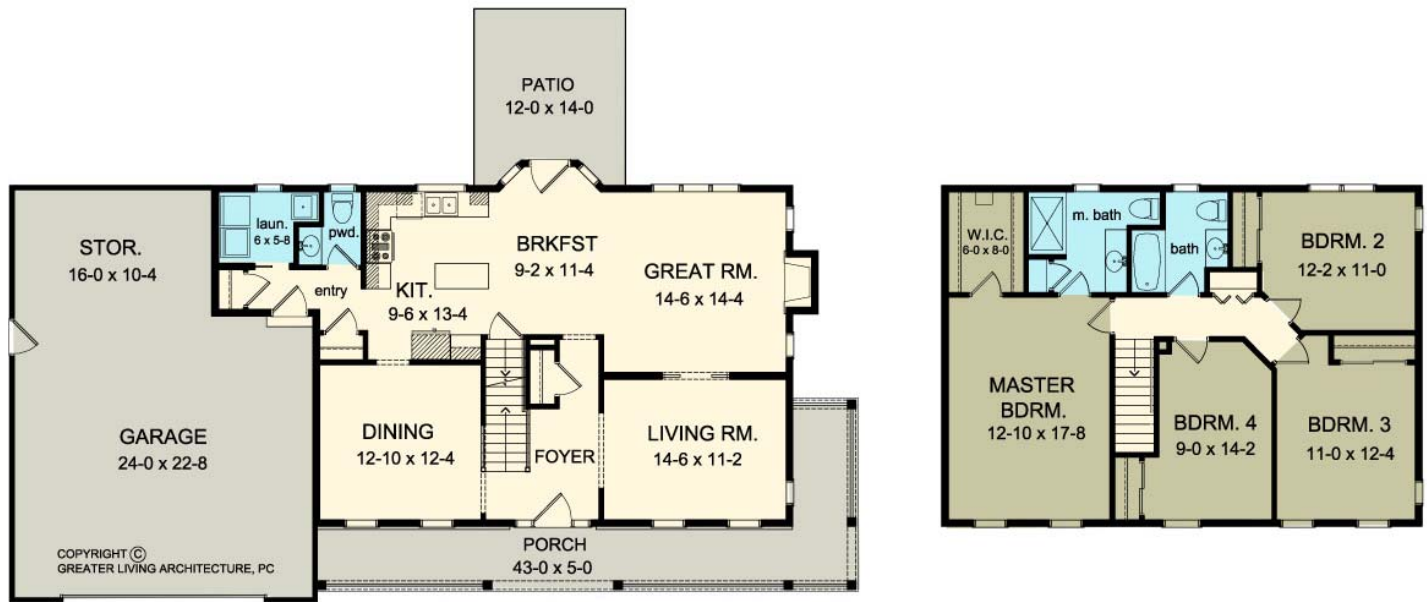

THE QUINCY HOUSE

www.greaterliving.com

© Copyright 2014

*** Images shown may differ from final construction documents. ***

FIRST FLOOR	1122 sq.ft.	9'-0" First Floor Ceiling Height	WIDTH	67' 0"
SECOND FLOOR	1026 sq.ft.		DEPTH	35' 0"
TOTAL	2148 sq.ft.		PROJECT	15210F