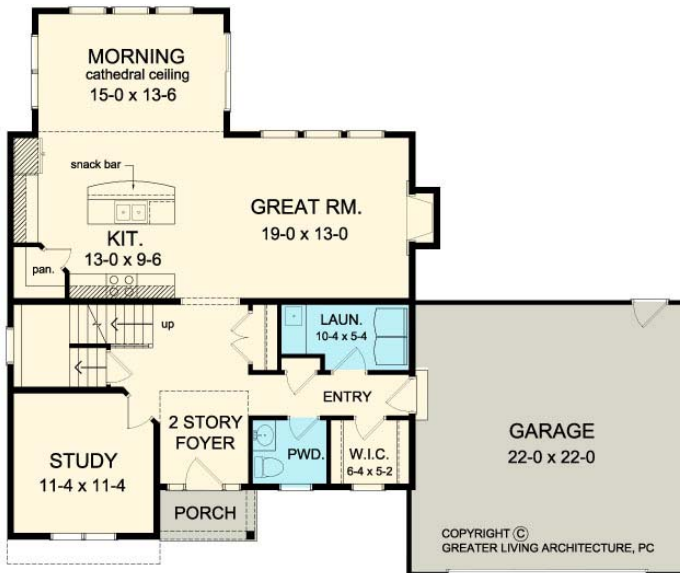

THE WHITFORD PLACE

www.greaterliving.com

© Copyright 2013

*** Images shown may differ from final construction documents. ***

FIRST FLOOR	1166 sq.ft.	9'-0" First Floor Ceiling Height	WIDTH	55' 0"
SECOND FLOOR	974 sq.ft.		DEPTH	46' 0"
TOTAL	2140 sq.ft.		PROJECT	15209B