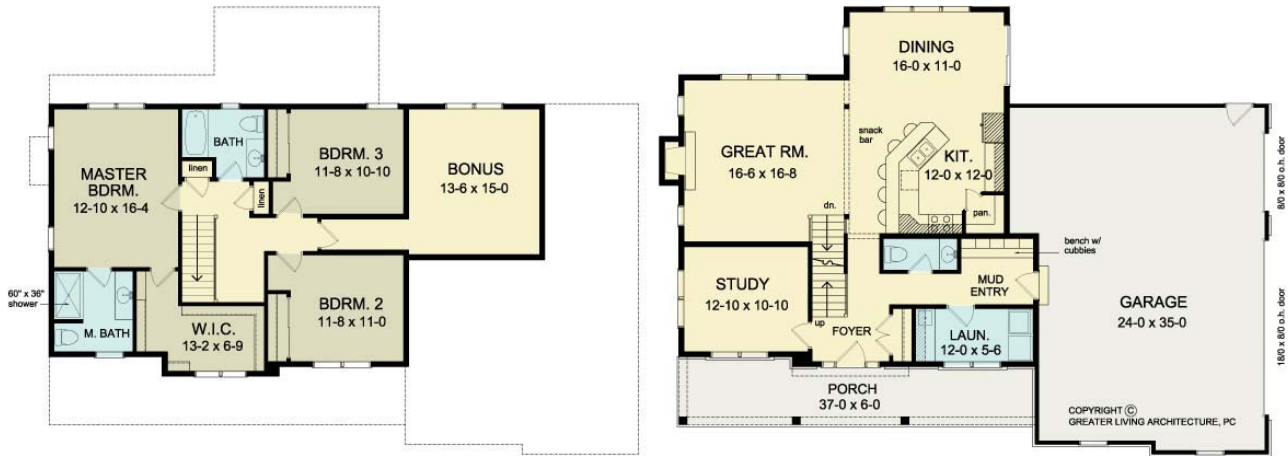

## THE MONTANA

www.greaterliving.com

© Copyright 2011

\*\*\* Images shown may differ from final construction documents. \*\*\*

FIRST FLOOR	1168 sq.ft.	<b>9'-0" First Floor Ceiling Height</b>	WIDTH	<b>60' 8"</b>
SECOND FLOOR	970 sq.ft.		DEPTH	<b>46' 0"</b>
TOTAL	2138 sq.ft.		PROJECT	<b>15192</b>