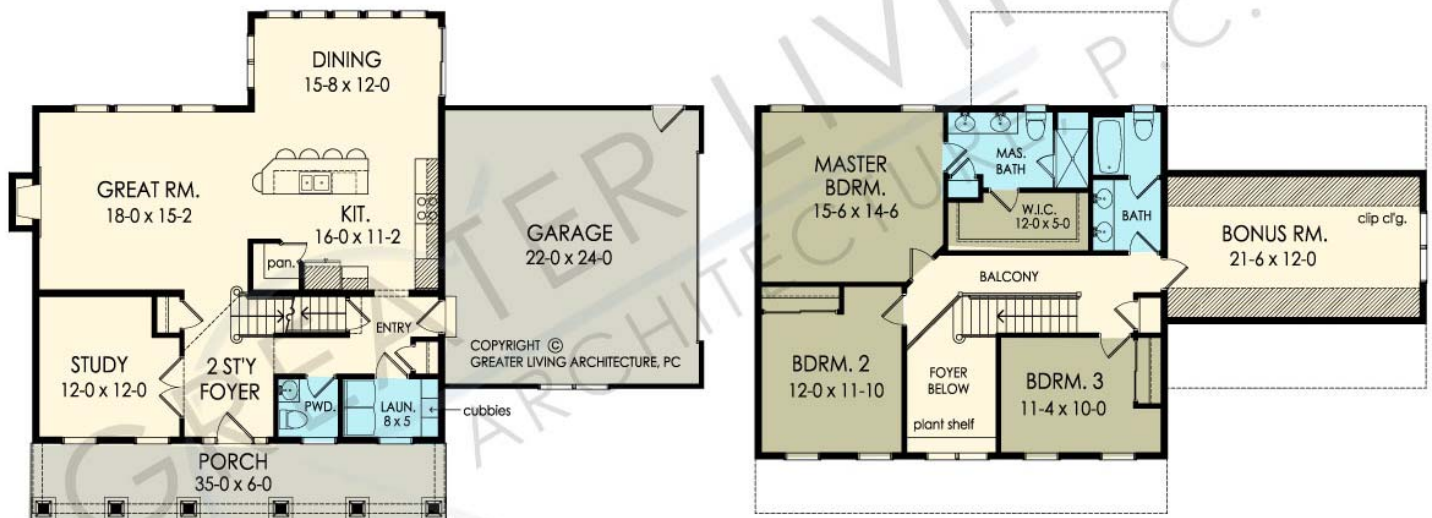

THE STEPHENSON

www.greaterliving.com

© Copyright 2016

*** Images shown may differ from final construction documents. ***

FIRST FLOOR	1136 sq.ft.	9'-0" First Floor Ceiling Height	WIDTH	57' 0"
SECOND FLOOR	967 sq.ft.		DEPTH	43' 2"
TOTAL	2103 sq.ft.		PROJECT	15330B