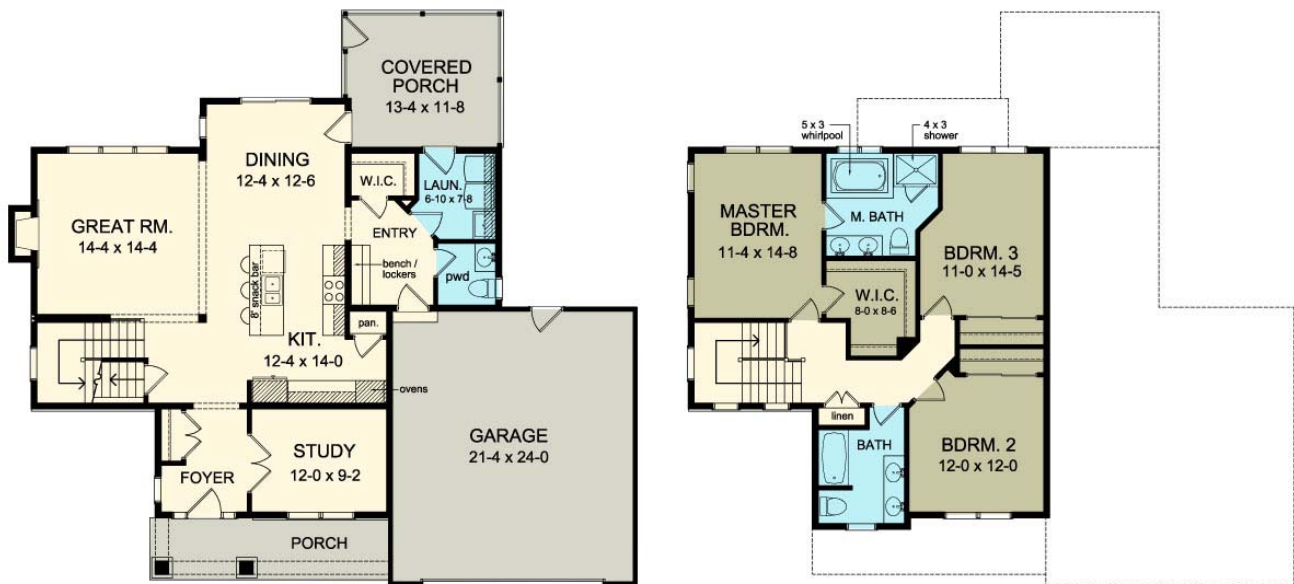

THE WHITESBORO

www.greaterliving.com

© Copyright 2014

*** Images shown may differ from final construction documents. ***

FIRST FLOOR	1142 sq.ft.	9'-0" First Floor Ceiling Height	WIDTH	53' 8"
SECOND FLOOR	953 sq.ft.		DEPTH	50' 10"
TOTAL	2095 sq.ft.		PROJECT	15259C