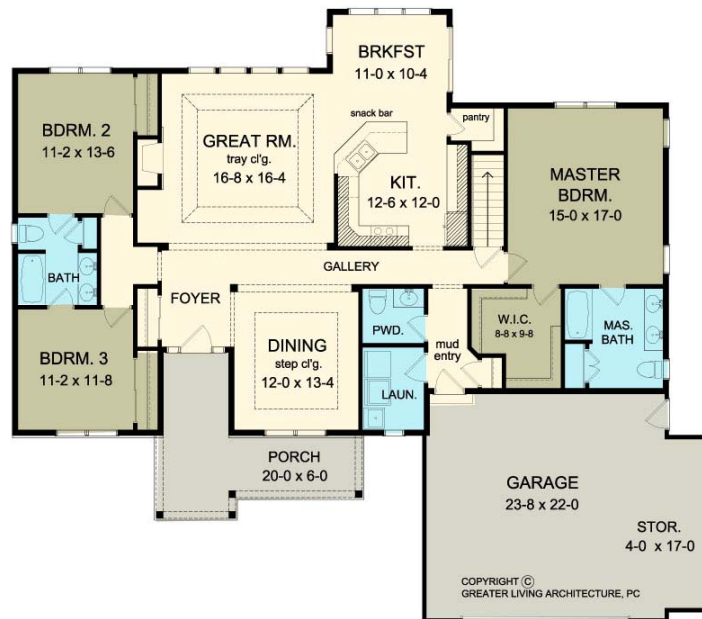

THE SOUTH BROOK

www.greaterliving.com

© Copyright 2013

*** Images shown may differ from final construction documents. ***

FIRST FLOOR	2088 sq.ft.	9'-0" First Floor Ceiling Height	WIDTH	67' 2"
SECOND FLOOR	N/A sq.ft.		DEPTH	59' 0"
TOTAL	2088 sq.ft.		PROJECT	2420E