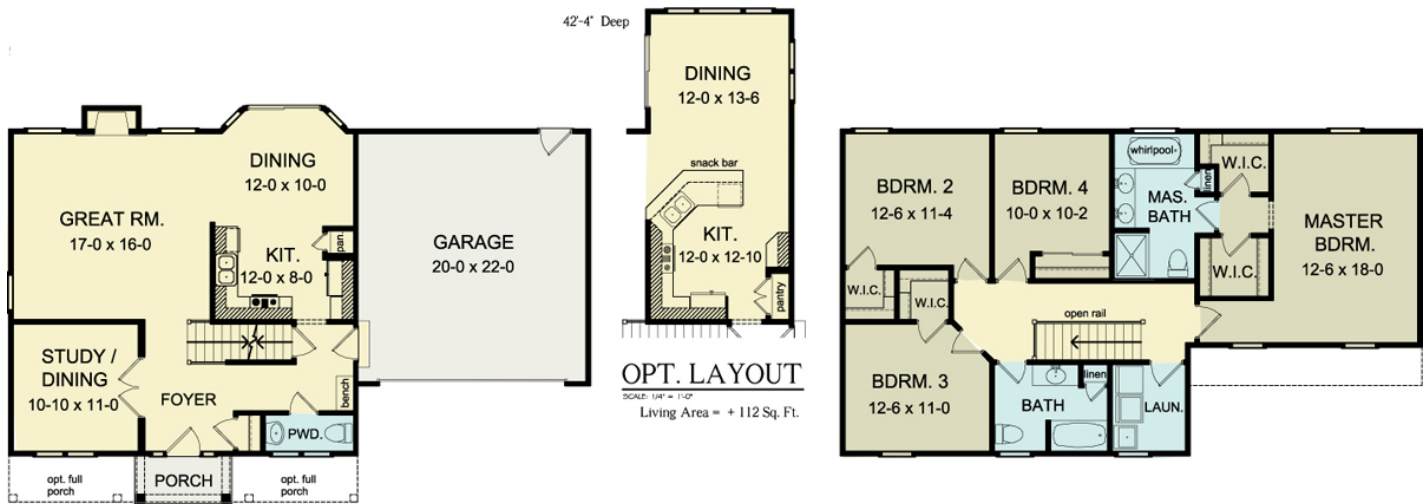

THE BACALL

www.greaterliving.com

© Copyright 2009

FIRST FLOOR	858 sq.ft.	9'-0" First Floor Ceiling Height	WIDTH	50' 0"
SECOND FLOOR	1213 sq.ft.		DEPTH	32' 0"
TOTAL	2071 sq.ft.		PROJECT	15147C