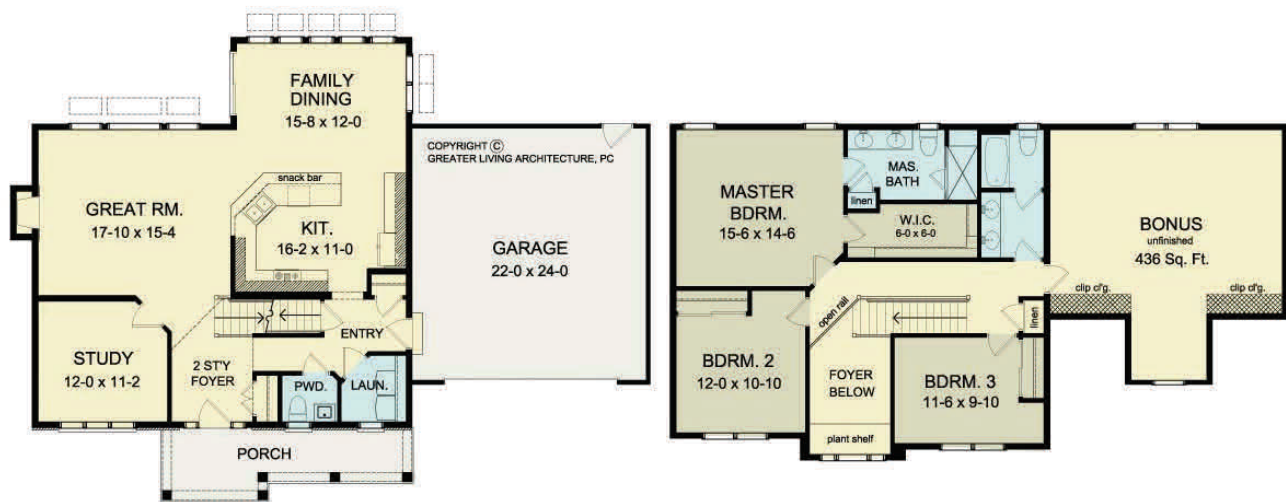

## THE ENDICOTT

www.greaterliving.com

© Copyright 2004

\*\*\*\* Images shown may differ from final construction documents. \*\*\*\*

FIRST FLOOR	1113 sq.ft.	<b>9'-0" First Floor Ceiling Height</b>	WIDTH	<b>57' 0"</b>
SECOND FLOOR	956 sq.ft.		DEPTH	<b>42' 8"</b>
TOTAL	2069 sq.ft.		PROJECT	<b>5944B</b>