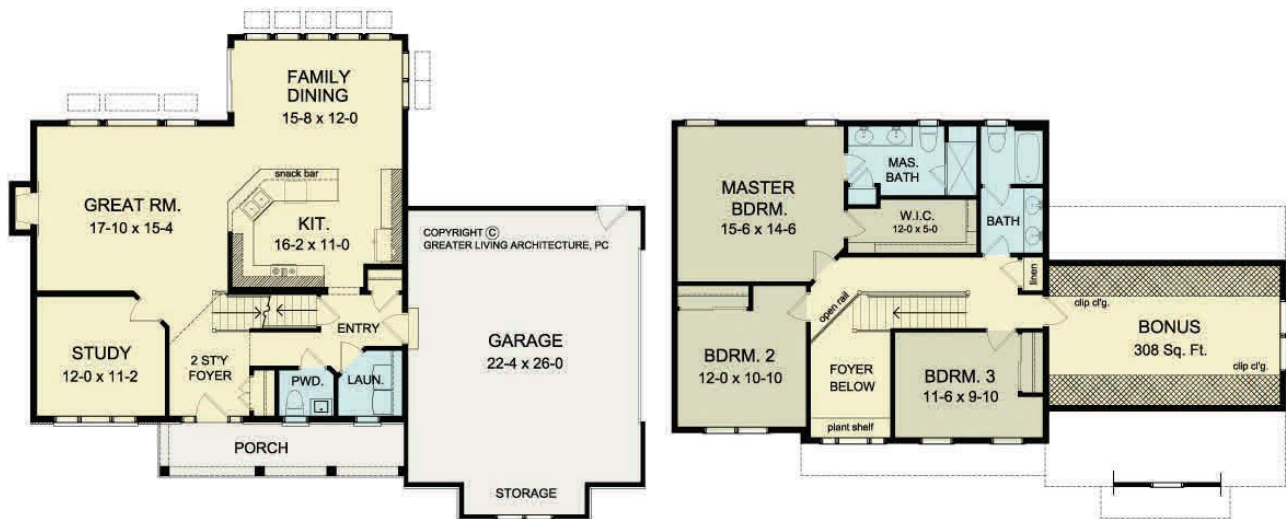

THE LEGACY

www.greaterliving.com

© Copyright 2012

**** Images shown may differ from final construction documents. ***

FIRST FLOOR	1113 sq.ft.	9'-0" First Floor Ceiling Height	WIDTH	57' 0"
SECOND FLOOR	956 sq.ft.		DEPTH	45' 0"
TOTAL	2069 sq.ft.		PROJECT	5944A5