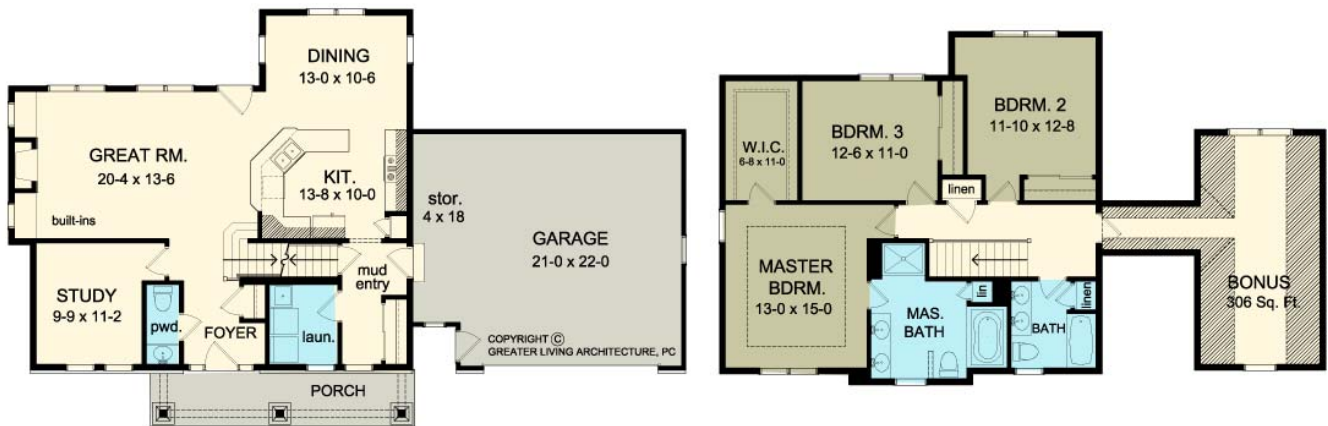

THE LINDSEY

www.greaterliving.com

© Copyright 2013

*** Images shown may differ from final construction documents. ***

FIRST FLOOR	1037 sq.ft.	9'-0" First Floor Ceiling Height	WIDTH	62' 0"
SECOND FLOOR	1024 sq.ft.		DEPTH	37' 4"
TOTAL	2061 sq.ft.		PROJECT	15249