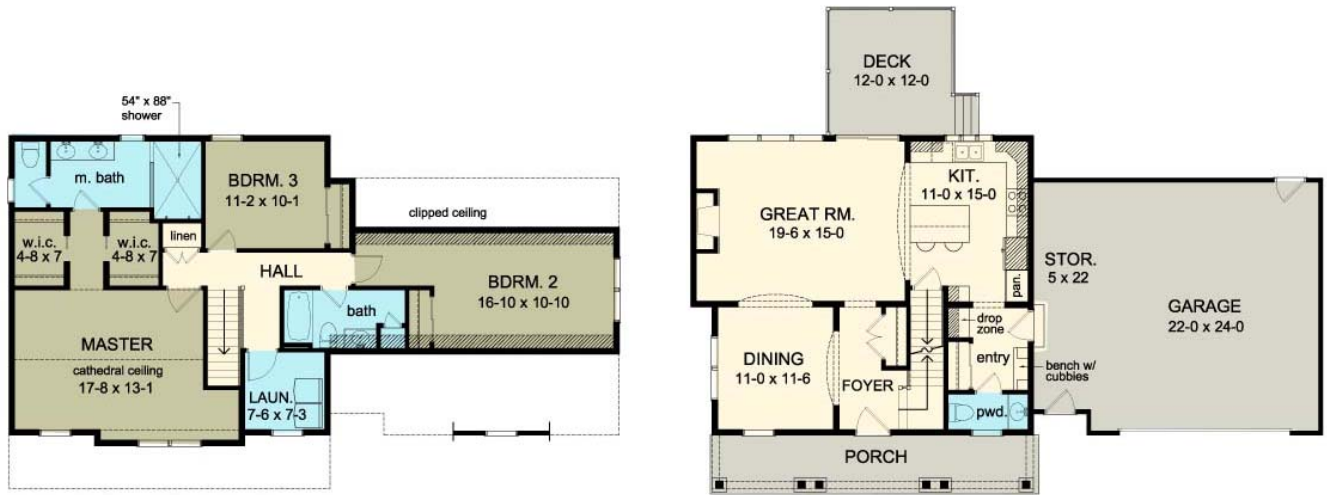

THE SIMPSON

www.greaterliving.com

© Copyright 2010

*** Images shown may differ from final construction documents. ***

FIRST FLOOR	872 sq.ft.	9'-0" First Floor Ceiling Height	WIDTH	59' 4"
SECOND FLOOR	1184 sq.ft.		DEPTH	33' 4"
TOTAL	2056 sq.ft.		PROJECT	15175J