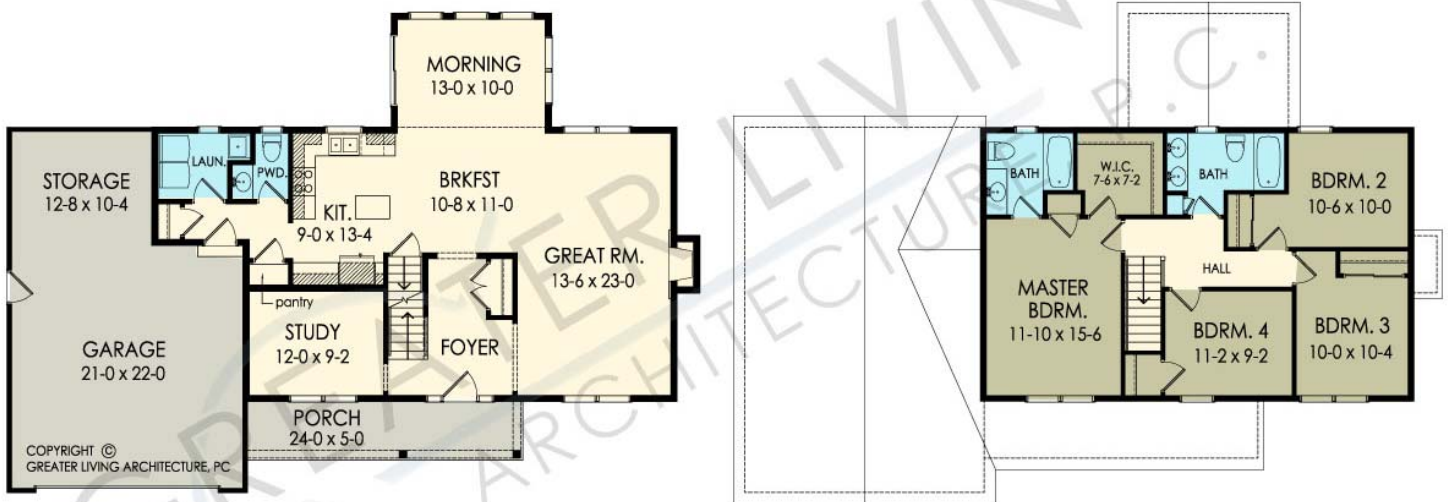

THE JAMISON

www.greaterliving.com

© Copyright 2015

**** Images shown may differ from final construction documents. ***

FIRST FLOOR	1135 sq.ft.	8'-0" First Floor Ceiling Height	WIDTH	58' 8"
SECOND FLOOR	912 sq.ft.		DEPTH	42' 0"
TOTAL	2047 sq.ft.		PROJECT	15321C