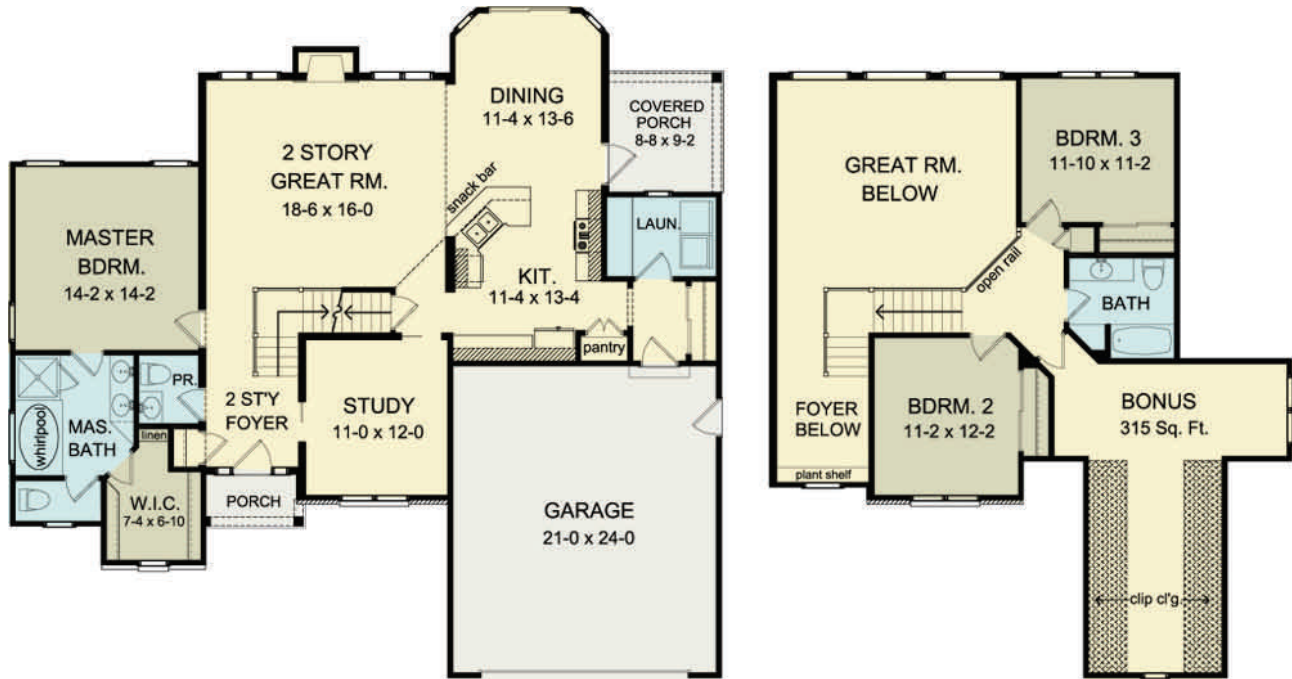

THE LAFAYETTE

www.greaterliving.com

© Copyright 2008

FIRST FLOOR	1500 sq.ft.	9'-0" First Floor Ceiling Height	WIDTH	54' 8"
SECOND FLOOR	513 sq.ft.		DEPTH	51' 6"
TOTAL	2013 sq.ft.		PROJECT	15078C