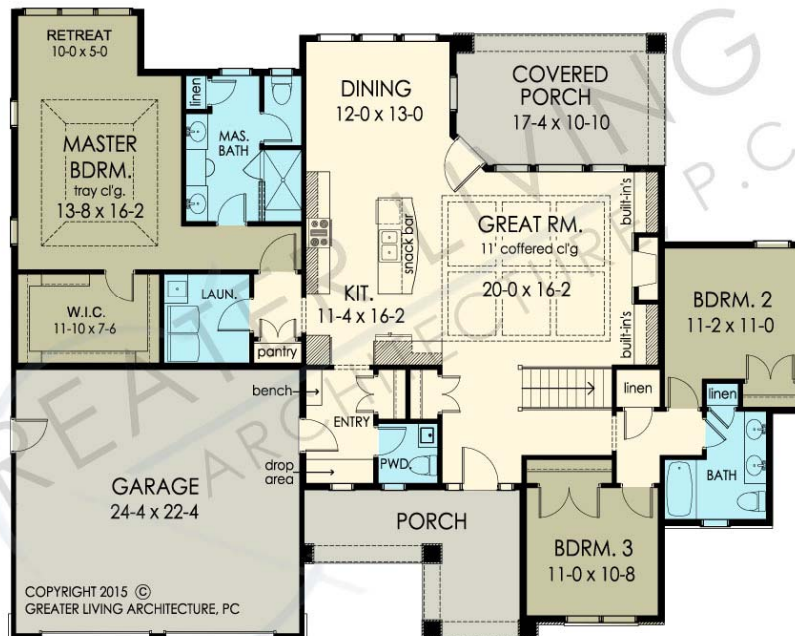

**THE QUEBEC**

www.greaterliving.com

© Copyright 2015

\*\*\*\* Images shown may differ from final construction documents. \*\*\*\*

FIRST FLOOR	2000 sq.ft.	<b>9'-0" First Floor Ceiling Height</b>	WIDTH	<b>66' 0"</b>
SECOND FLOOR	N/A sq.ft.		DEPTH	<b>52' 4"</b>
TOTAL	2000 sq.ft.		PROJECT	<b>2549</b>