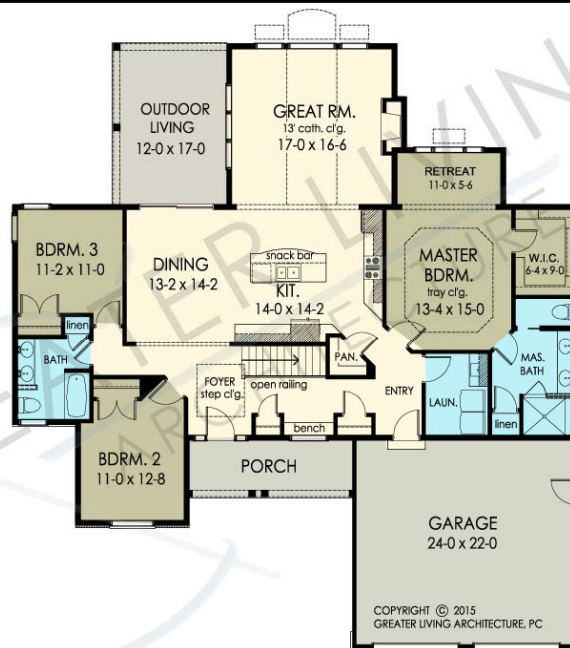

**THE HICKORY**

www.greaterliving.com

© Copyright 2015

\*\*\*\* Images shown may differ from final construction documents. \*\*\*

FIRST FLOOR	<b>1971</b> sq.ft.	<b>9'-0" First Floor Ceiling Height</b>	WIDTH	<b>60' 0"</b>
SECOND FLOOR	<b>N/A</b> sq.ft.		DEPTH	<b>64' 0"</b>
TOTAL	<b>1971</b> sq.ft.		PROJECT	<b>2547</b>