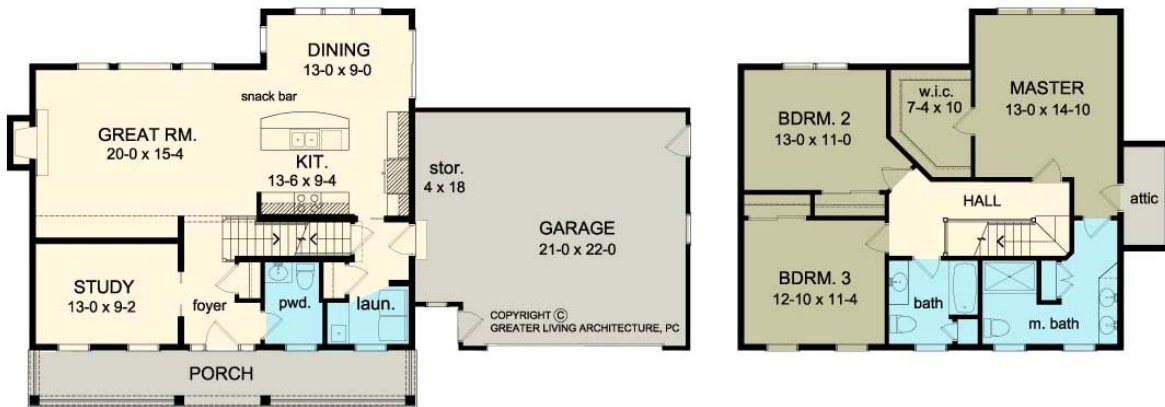

## THE LOGANSPORT

www.greaterliving.com

© Copyright 2000

\*\*\* Images shown may differ from final construction documents. \*\*\*

FIRST FLOOR	980 sq.ft.	<b>9'-0" First Floor Ceiling Height</b>	WIDTH	<b>60' 0"</b>
SECOND FLOOR	980 sq.ft.		DEPTH	<b>35' 0"</b>
TOTAL	1960 sq.ft.		PROJECT	<b>3439F</b>