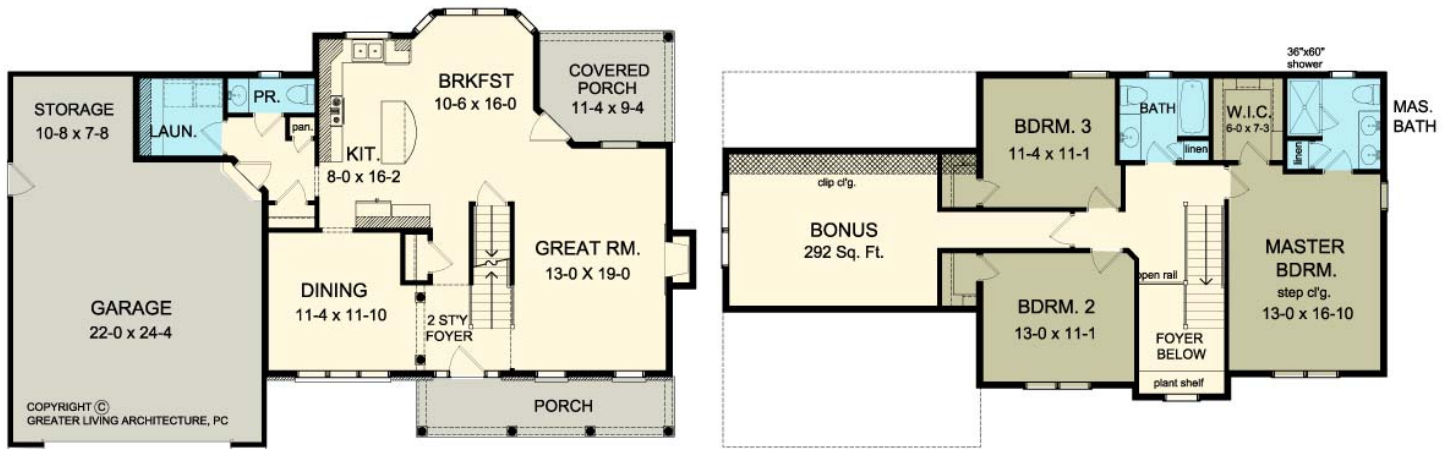

THE BIXBY

www.greaterliving.com

© Copyright 2009

*** Images shown may differ from final construction documents. ***

FIRST FLOOR	1016 sq.ft.	9'-0" First Floor Ceiling Height	WIDTH	56' 8"
SECOND FLOOR	890 sq.ft.		DEPTH	35' 4"
TOTAL	1906 sq.ft.		PROJECT	15202