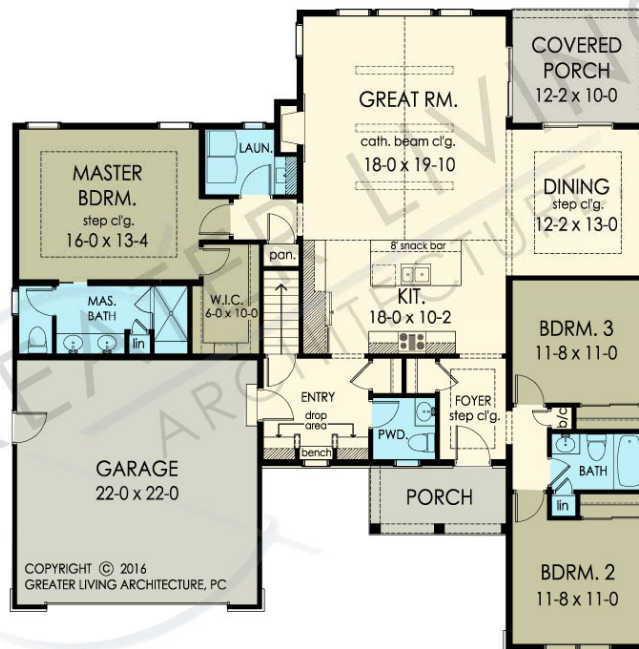

THE TALBOT

www.greaterliving.com

© Copyright 2016

**** Images shown may differ from final construction documents. ***

FIRST FLOOR	1903 sq.ft.	9'-0" First Floor Ceiling Height	WIDTH	56' 4"
SECOND FLOOR	N/A sq.ft.		DEPTH	56' 8"
TOTAL	1903 sq.ft.		PROJECT	2567