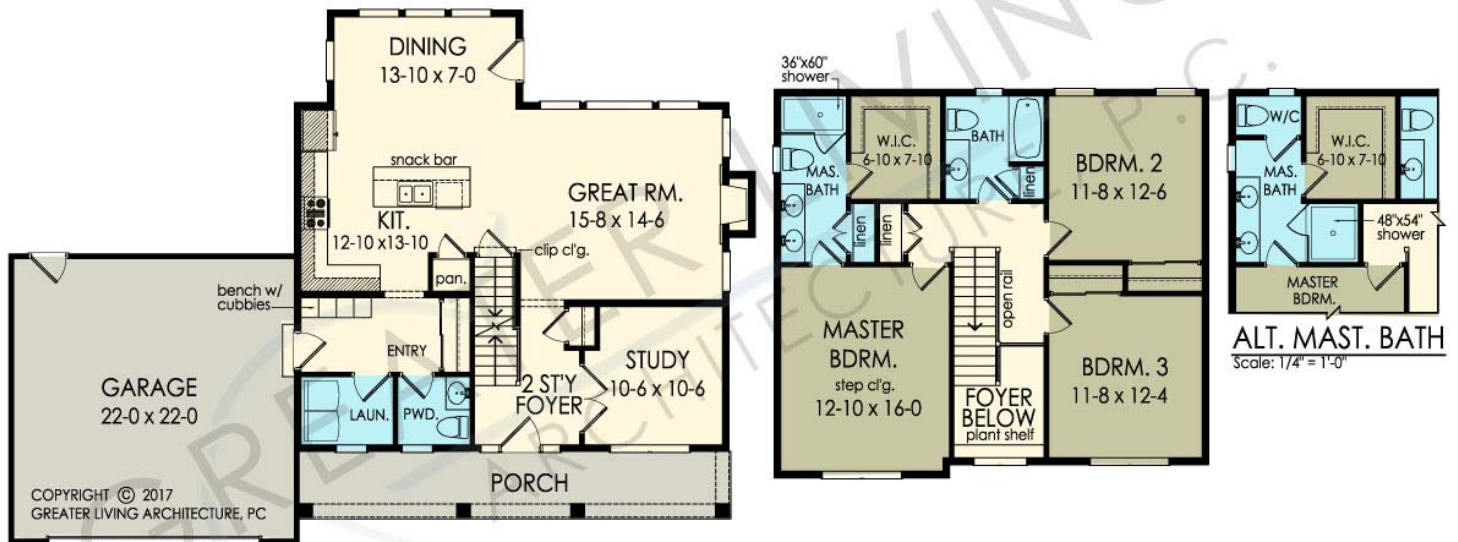

THE BAILEY

www.greaterliving.com

© Copyright 2016

*** Images shown may differ from final construction documents. ***

FIRST FLOOR	978 sq.ft.	9'-0" First Floor Ceiling Height	WIDTH	54' 0"
SECOND FLOOR	902 sq.ft.		DEPTH	40' 6"
TOTAL	1880 sq.ft.		PROJECT	15334