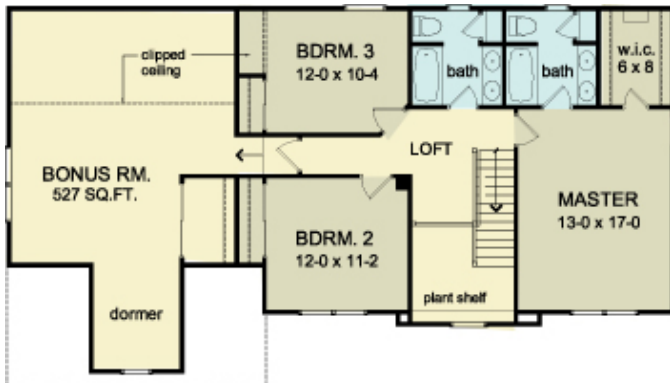

THE MONICA

www.greaterliving.com

© Copyright 2001

FIRST FLOOR	997 sq.ft.	8'-0" First Floor Ceiling Height	WIDTH	58' 8"
SECOND FLOOR	867 sq.ft.		DEPTH	32' 0"
TOTAL	1873 sq.ft.		PROJECT	3431C