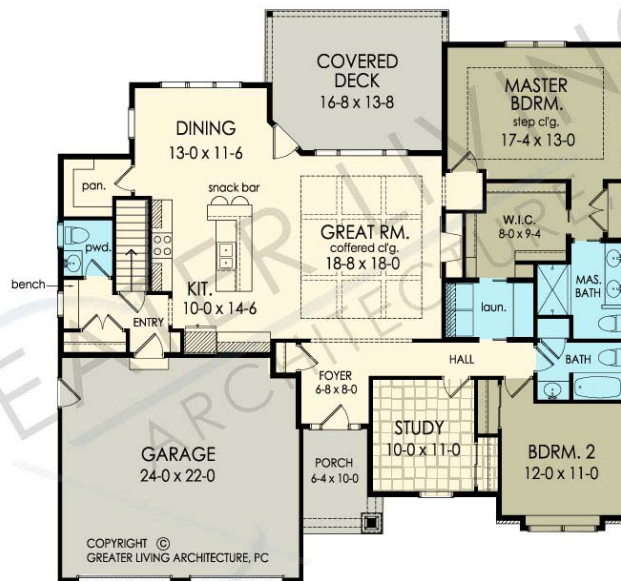

THE ADDISON

www.greaterliving.com

© Copyright 2015

**** Images shown may differ from final construction documents. ****

FIRST FLOOR	1865 sq.ft.	9'-0" First Floor Ceiling Height	WIDTH	56' 0"
SECOND FLOOR	N/A sq.ft.		DEPTH	56' 0"
TOTAL	1865 sq.ft.		PROJECT	2509E