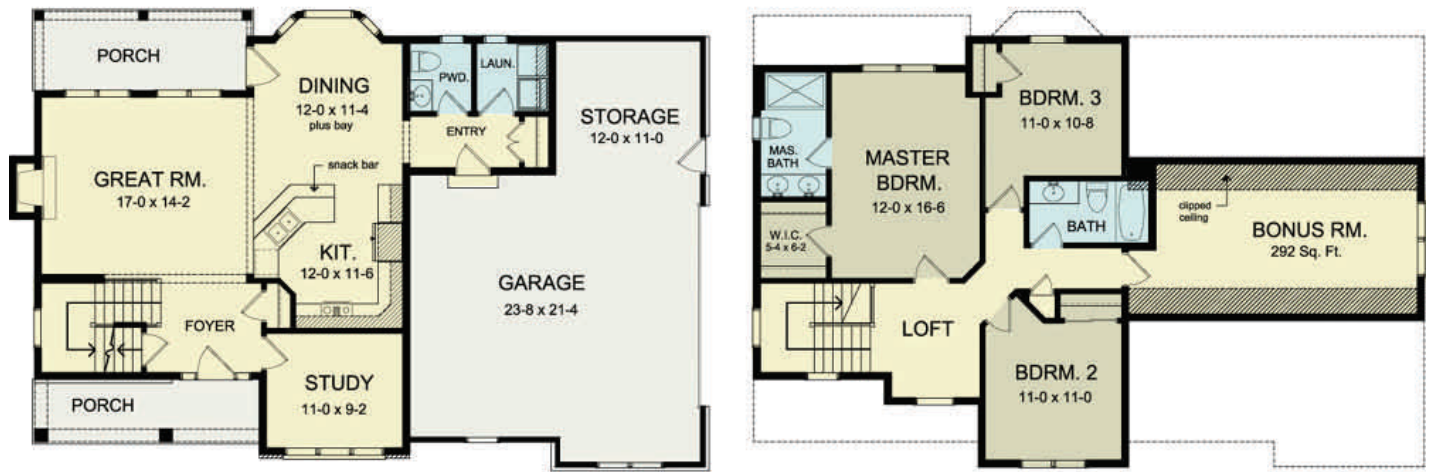

THE BRIDGEPORT

www.greaterliving.com

© Copyright 2009

FIRST FLOOR	961 sq.ft.	9'-0" First Floor Ceiling Height	WIDTH	53' 8"
SECOND FLOOR	895 sq.ft.		DEPTH	36' 0"
TOTAL	1856 sq.ft.		PROJECT	15116B