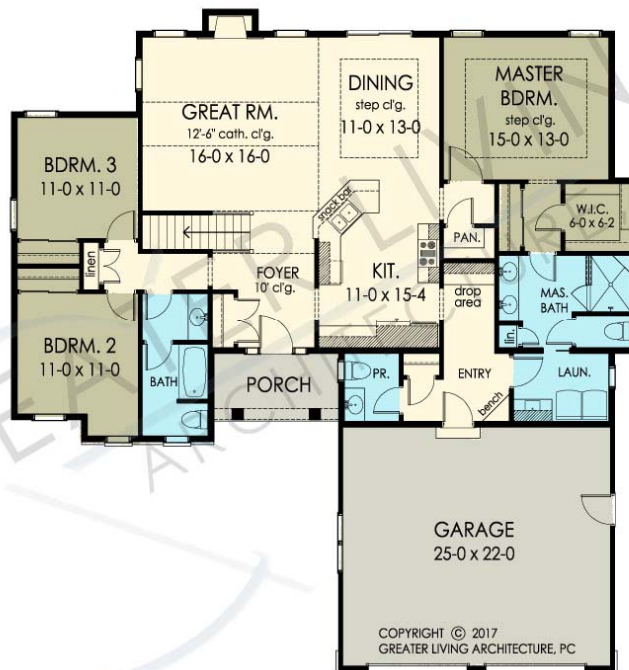

THE ATTRIDGE

www.greaterliving.com

© Copyright 2017

*** Images shown may differ from final construction documents. ***

FIRST FLOOR	1853 sq.ft.	9'-0" First Floor Ceiling Height	WIDTH	56' 8"
SECOND FLOOR	N/A sq.ft.		DEPTH	58' 0"
TOTAL	1853 sq.ft.		PROJECT	2588