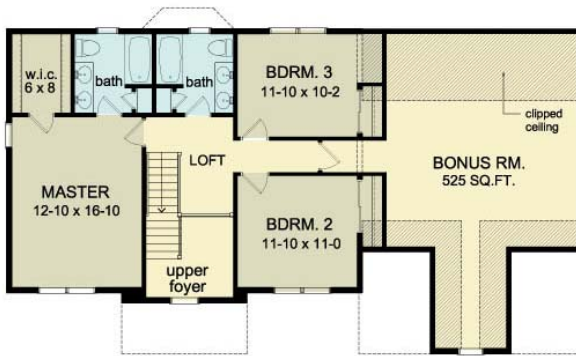

THE DOLTON

www.greaterliving.com

© Copyright 2009

*** Images shown may differ from final construction documents. ***

FIRST FLOOR	943 sq.ft.	9'-0" First Floor Ceiling Height	WIDTH	56' 8"
SECOND FLOOR	891 sq.ft.		DEPTH	34' 0"
TOTAL	1834 sq.ft.		PROJECT	3431X