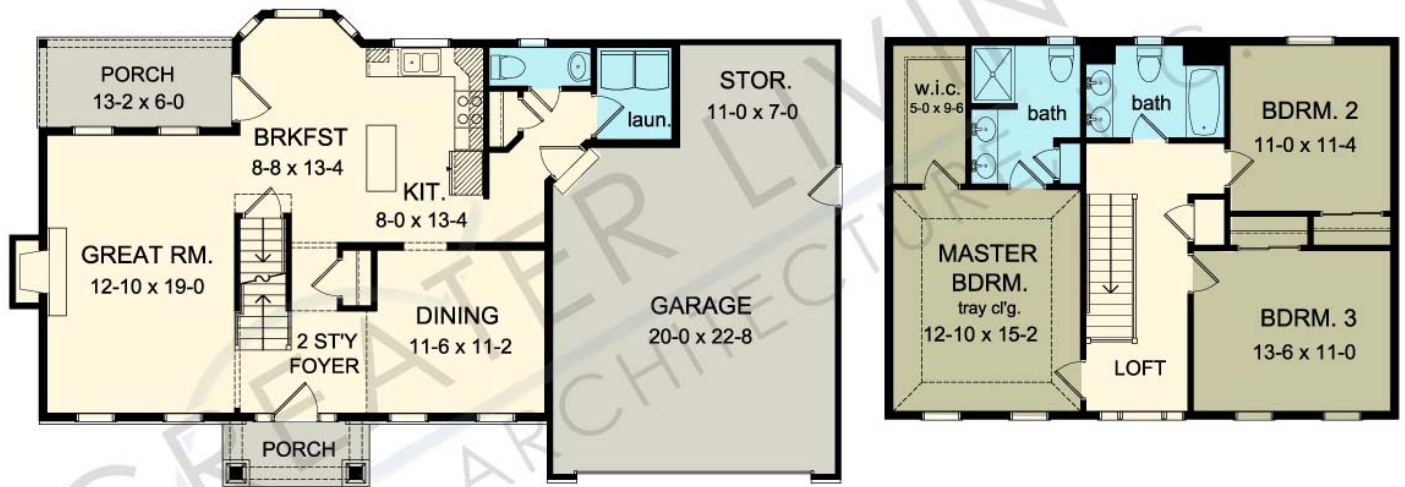

THE TUCSON

www.greaterliving.com

© Copyright 2016

**** Images shown may differ from final construction documents. ****

FIRST FLOOR	910 sq.ft.	9'-0" First Floor Ceiling Height	WIDTH	54' 8"
SECOND FLOOR	910 sq.ft.		DEPTH	32' 0"
TOTAL	1820 sq.ft.		PROJECT	15258B