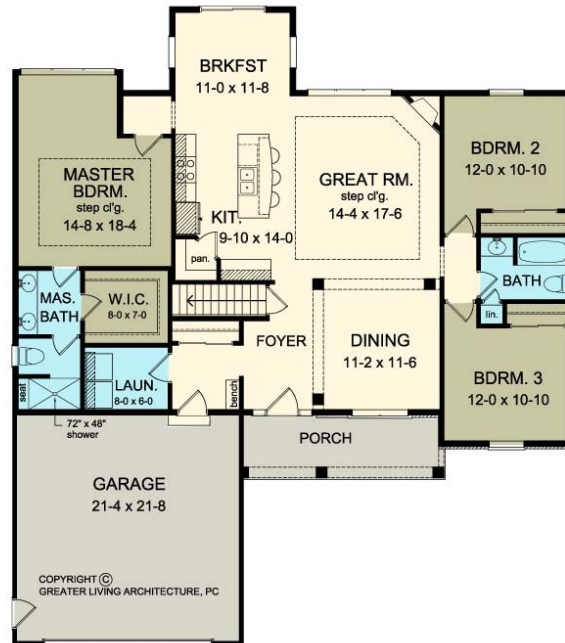

THE MERIDIAN

www.greaterliving.com

© Copyright 2013

*** Images shown may differ from final construction documents. ***

FIRST FLOOR	1819 sq.ft.	9'-0" First Floor Ceiling Height	WIDTH	53' 8"
SECOND FLOOR	N/A sq.ft.		DEPTH	61' 0"
TOTAL	1819 sq.ft.		PROJECT	2468G