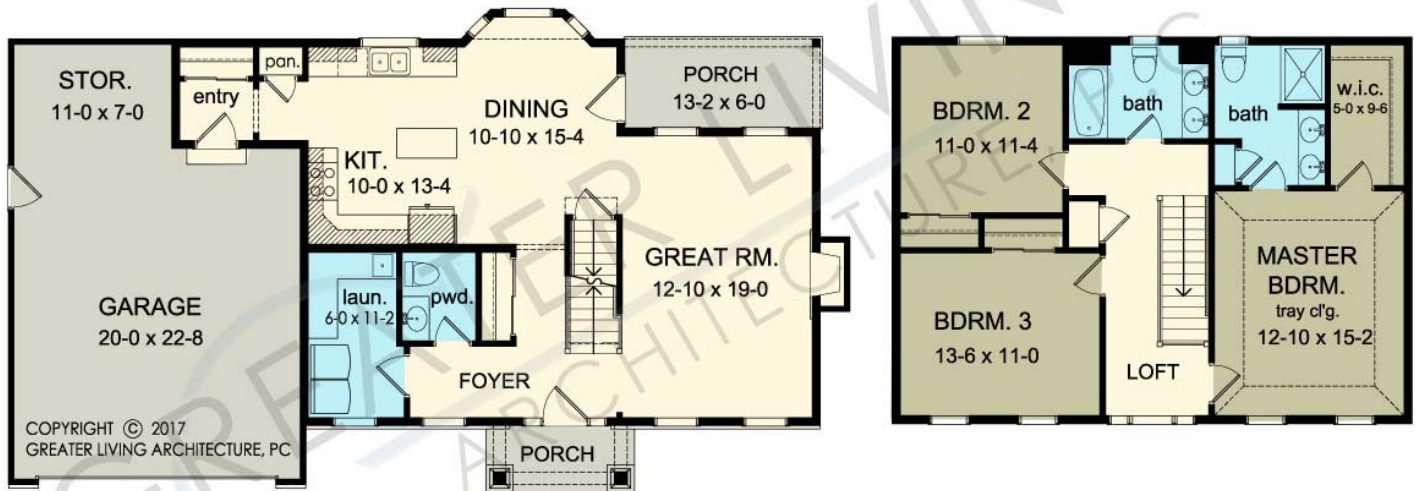

## THE DARWIN

www.greaterliving.com

© Copyright 2016

\*\*\*\* Images shown may differ from final construction documents. \*\*\*

FIRST FLOOR	908 sq.ft.	<b>9'-0" First Floor Ceiling Height</b>	WIDTH	<b>54 8"</b>
SECOND FLOOR	910 sq.ft.		DEPTH	<b>32' 0"</b>
TOTAL	1818 sq.ft.		PROJECT	<b>15258D</b>