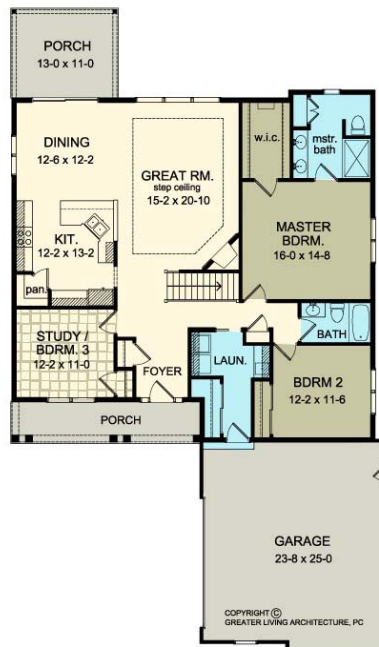

THE HOBART

www.greaterliving.com

© Copyright 2007

**** Images shown may differ from final construction documents. ****

FIRST FLOOR	1814 sq.ft.	9'-0" First Floor Ceiling Height	WIDTH	50' 0"
SECOND FLOOR	N/A sq.ft.		DEPTH	79' 8"
TOTAL	1814 sq.ft.		PROJECT	2521