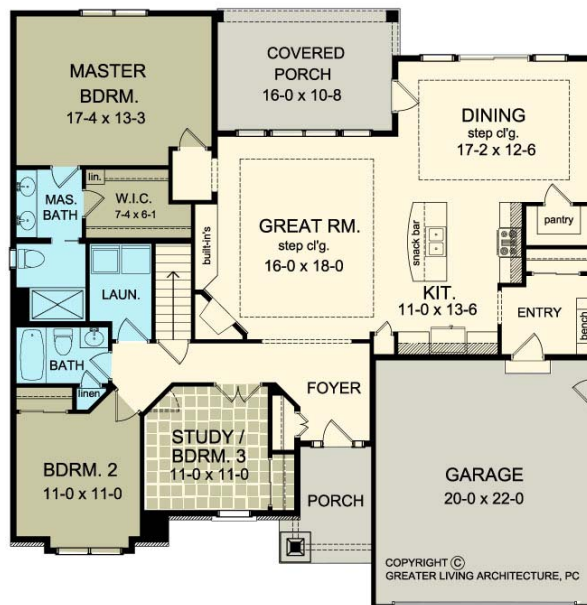

THE CYPRESS

www.greaterliving.com

© Copyright 2013

*** Images shown may differ from final construction documents. ***

FIRST FLOOR	1808 sq.ft.	9'-0" First Floor Ceiling Height	WIDTH	52' 0"
SECOND FLOOR	N/A sq.ft.		DEPTH	53' 0"
TOTAL	1808 sq.ft.		PROJECT	2509