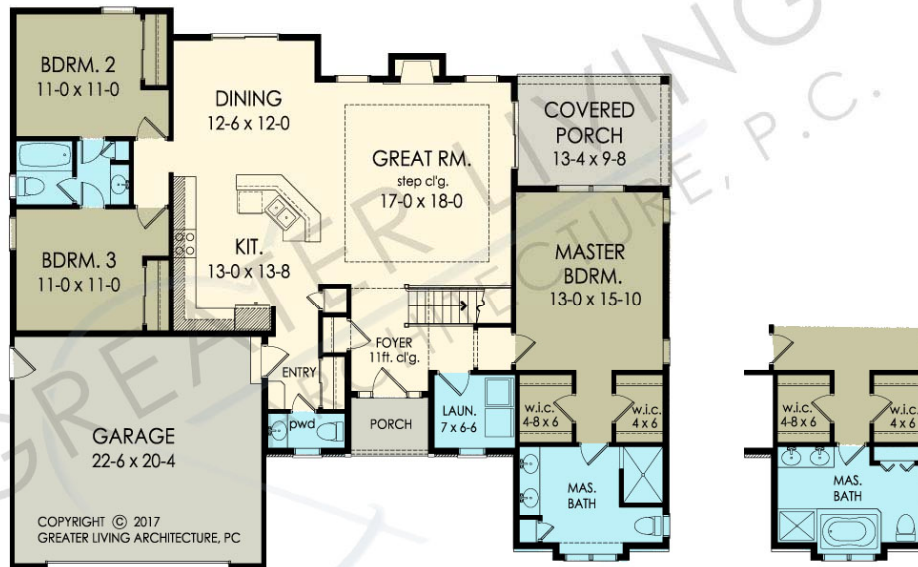

**THE PENSACOLA**

www.greaterliving.com

© Copyright 2007

\*\*\* Images shown may differ from final construction documents. \*\*\*

FIRST FLOOR	<b>1796</b> sq.ft.	<b>9'-0" First Floor Ceiling Height</b>	WIDTH	<b>58' 0"</b>
SECOND FLOOR	<b>N/A</b> sq.ft.		DEPTH	<b>49' 4"</b>
TOTAL	<b>17+6</b> sq.ft.		PROJECT	<b>2395A10</b>