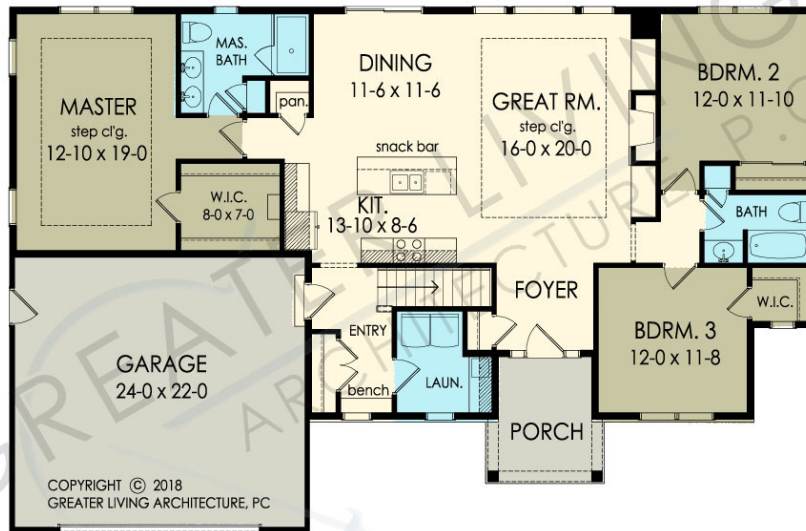

**THE BRIMFIELD**

www.greaterliving.com

© Copyright 2018

COPYRIGHT © 2018  
GREATER LIVING ARCHITECTURE, PC

\*\*\*\* Images shown may differ from final construction documents. \*\*\*

FIRST FLOOR	1752 sq.ft.	<b>9'-0" First Floor Ceiling Height</b>	WIDTH	<b>64' 8"</b>
SECOND FLOOR	N/A sq.ft.		DEPTH	<b>42' 0"</b>
TOTAL	1752 sq.ft.		PROJECT	<b>2561 C</b>